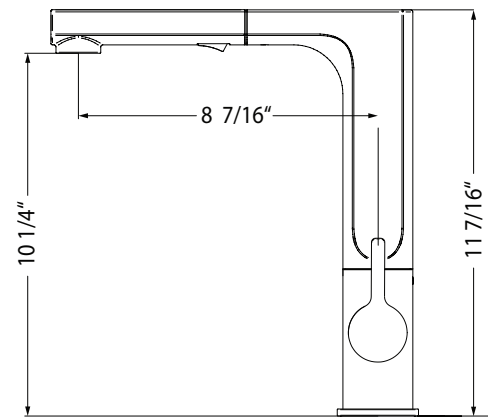

ASCEND SERIES

Pull Out Kitchen Faucet

- Model ASCPO-460-PC** : Polished Chrome
ASCPO-460-BN : Brushed Nickel
ASCPO-460-OB : Oil Rubbed Bronze

ASCPO-460

FEATURES

- Solid brass body construction
- Lightweight pull out dual function spray/stream handspray
- Easy clean AeroFlo removable Aerator
- XtendHose reaches all edges of sink and beyond. 20+ inches
- 90° forward action temperature control handle will not hit backsplash
- CeraDox Ceramic Disc Cartridge - Lifetime Warranty
- Available in 3 finish options
- Oversized deck mounting locknut for ease of installation
- Nylon UltraBraid hoses for increased durability and flexibility
- QuickConnect InterLock system designed for secure and easy installation
- All Houzer faucets are ICC certified to meet or exceed US State and Federal plumbing codes and low lead safety standards
- Limited Lifetime Warranty