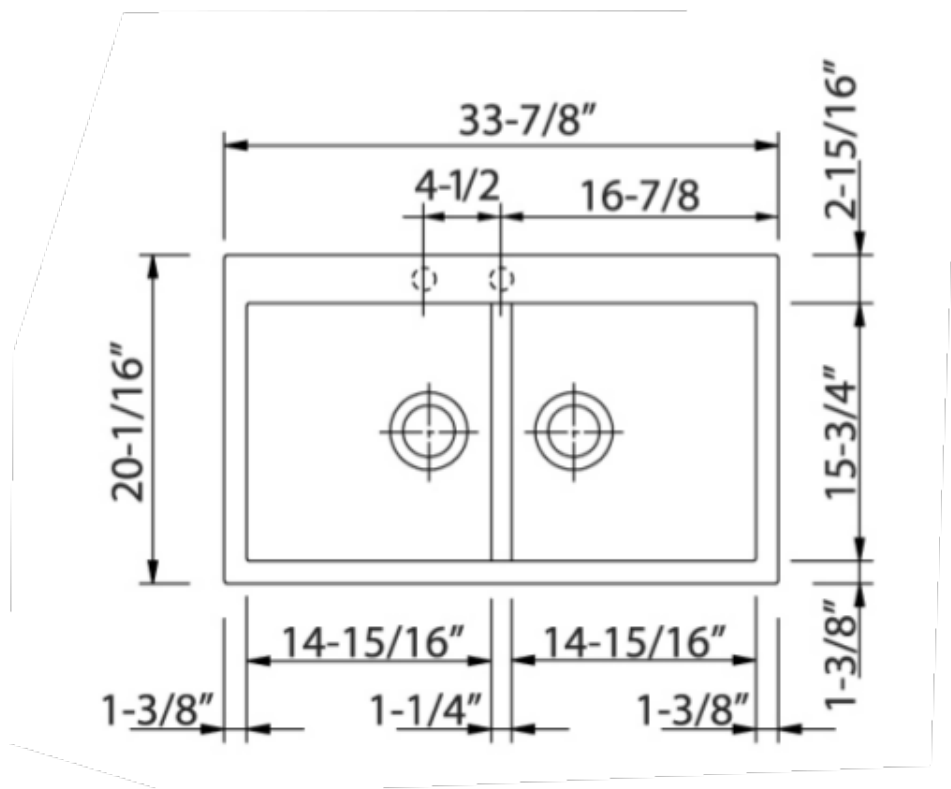

AM8620

Double basin drop-in sink
34" x 20" x 8"
ELEGANCE Series

Kitchen series

AM8620

Plados Sink, Contemporary Styling

STANDARDS

- Compliant with ASME A112.18.1-B125.1
- Compliant with AB1953
- Compliant with ANSI NSF61 – Annex G
- Certified by CSA International
- Compliant with ANSI A117.1