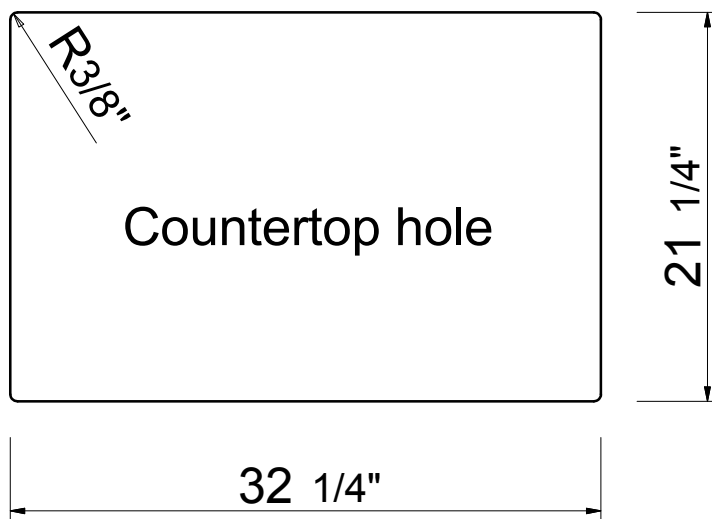

AM8420

SPECIFICATION SUBMITTAL

Kitchen series

AM8420

Plados Sink, Contemporary
Styling

STANDARDS

- Compliant with ASME A112.18.1-B125.1
- Compliant with AB1953
- Compliant with ANSI NSF61 – Annex G
- Certified by CSA International
- Compliant with ANSI A117.1