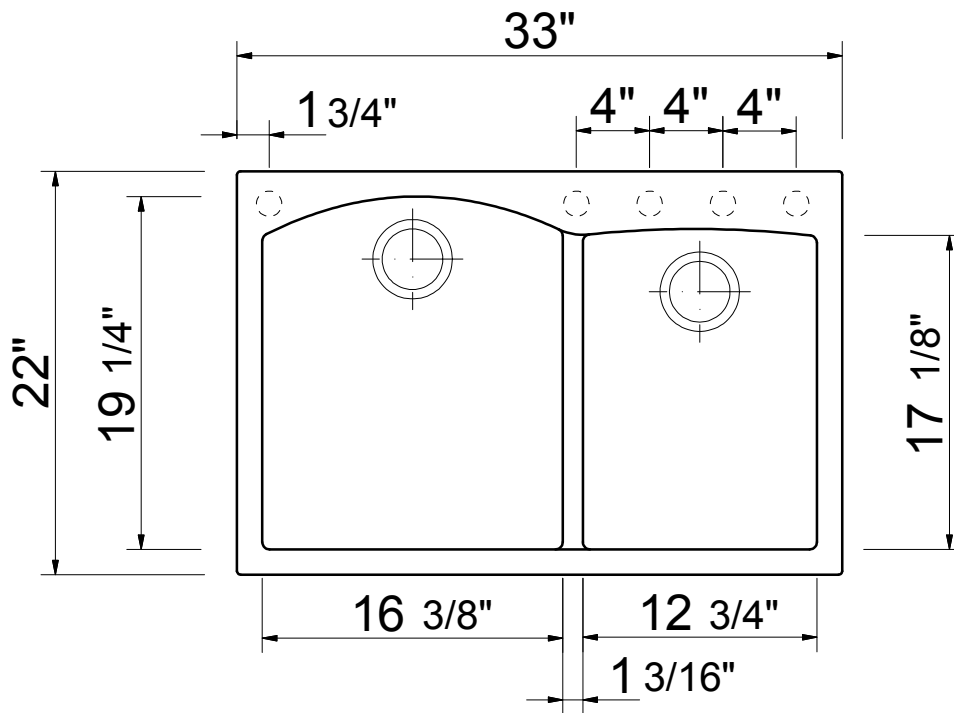

AM8420

SPECIFICATION SUBMITTAL

Kitchen series

AM8420

Plados Sink, Contemporary
Styling

STANDARDS

- Compliant with ASME A112.18.1-B125.1
- Compliant with AB1953
- Compliant with ANSI NSF61 – Annex G
- Certified by CSA International
- Compliant with ANSI A117.1