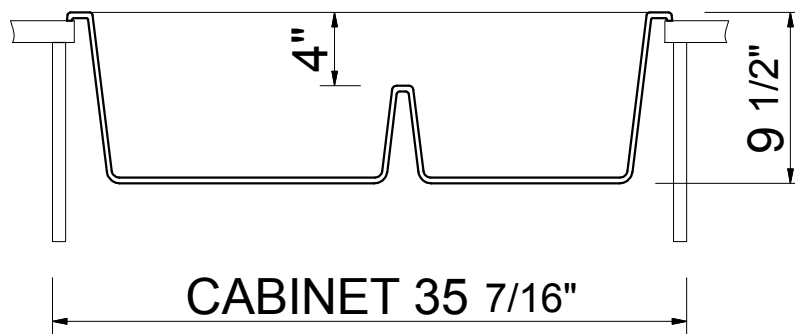

AM8420

SPECIFICATION SUBMITTAL

Kitchen series

AM8420

Plados Sink, Contemporary
Styling

STANDARDS

- Compliant with ASME A112.18.1-B125.1
- Compliant with AB1953
- Compliant with ANSI NSF61 – Annex G
- Certified by CSA International
- Compliant with ANSI A117.1