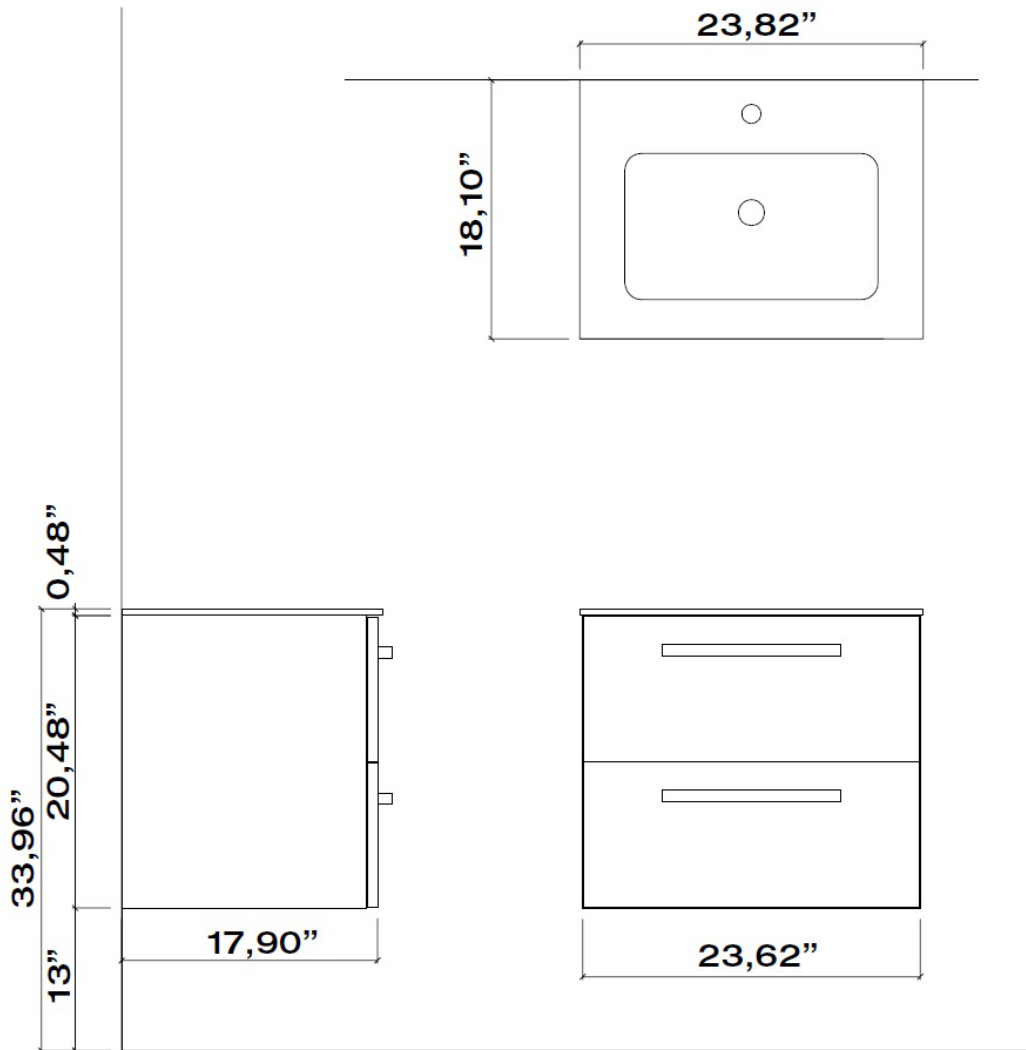

AM24OPT1

Ambra 24" Vanity
23.82" x 18.11" x 20.96"
Includes: L029 (vanity), LV100 (sink)

SPECIFICATION SUBMITTAL

Bath/Vanities

AM24OPT1

Ambra 24" Vanity

STANDARDS

- Compliant with ASME A112.18.1-B125.1
- Compliant with AB1953
- Compliant with ANSI NSF61 – Annex G
- Certified by CSA International
- Compliant with ANSI A117.1

Finishes

	AM24OPT1B	AM24OPT1W	AM24OPT1R	AM24OPT1G	AM24OPT1T	AM24OPT1S
Black Glossy	X					
White Glossy		X				
Red Glossy			X			
Grey Glossy				X		
Slate Glossy					X	
Sand Glossy						X

Features

	AM24OPT1B	AM24OPT1W	AM24OPT1R	AM24OPT1G	AM24OPT1T	AM24OPT1S
Two (2) Soft Close Drawers	X	X	X	X	X	X
Tekorlux Sink Top With Overflow	X	X	X	X	X	X
Wall Mounted Unit (hardware included)	X	X	X	X	X	X
Legs Available OA-AM-LEGS (sold sep.)	X	X	X	X	X	X
Step-by-Step Installation Instructions	X	X	X	X	X	X
Limited Lifetime Warranty	X	X	X	X	X	X