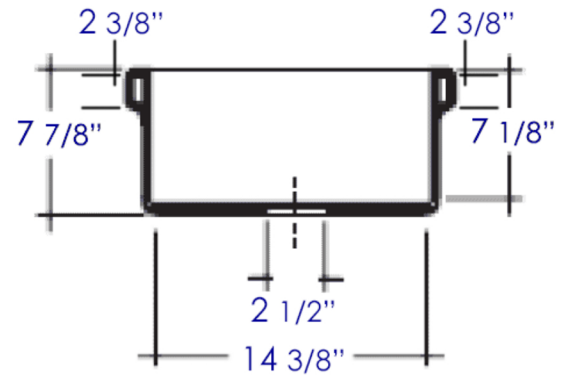

AB48TR

48" White Above Mount Porcelain Bath Trough Sink

Note: All product dimensions are approximate and should be verified on site prior to installation.
Visit www.ALFIbrand.com for more information.