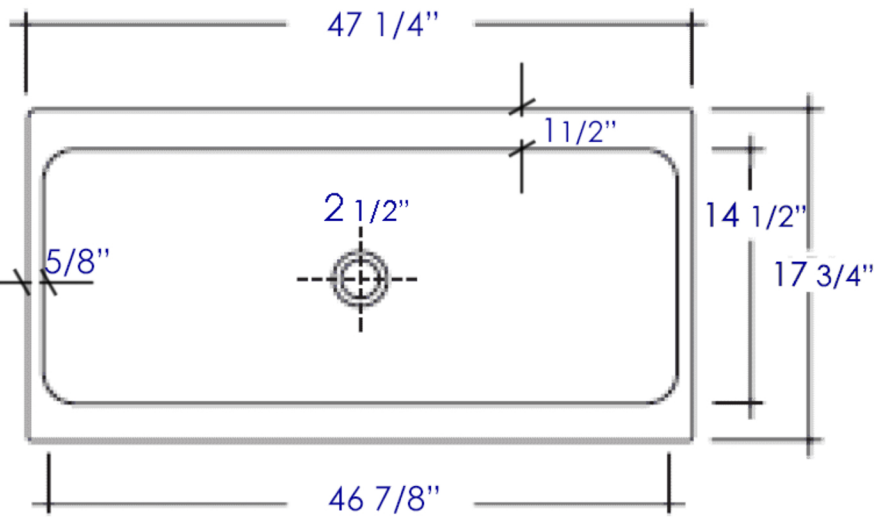

AB48TR

48" White Above Mount Porcelain Bath Trough Sink

Note: All product dimensions are approximate and should be verified on site prior to installation.
Visit www.ALFIbrand.com for more information.