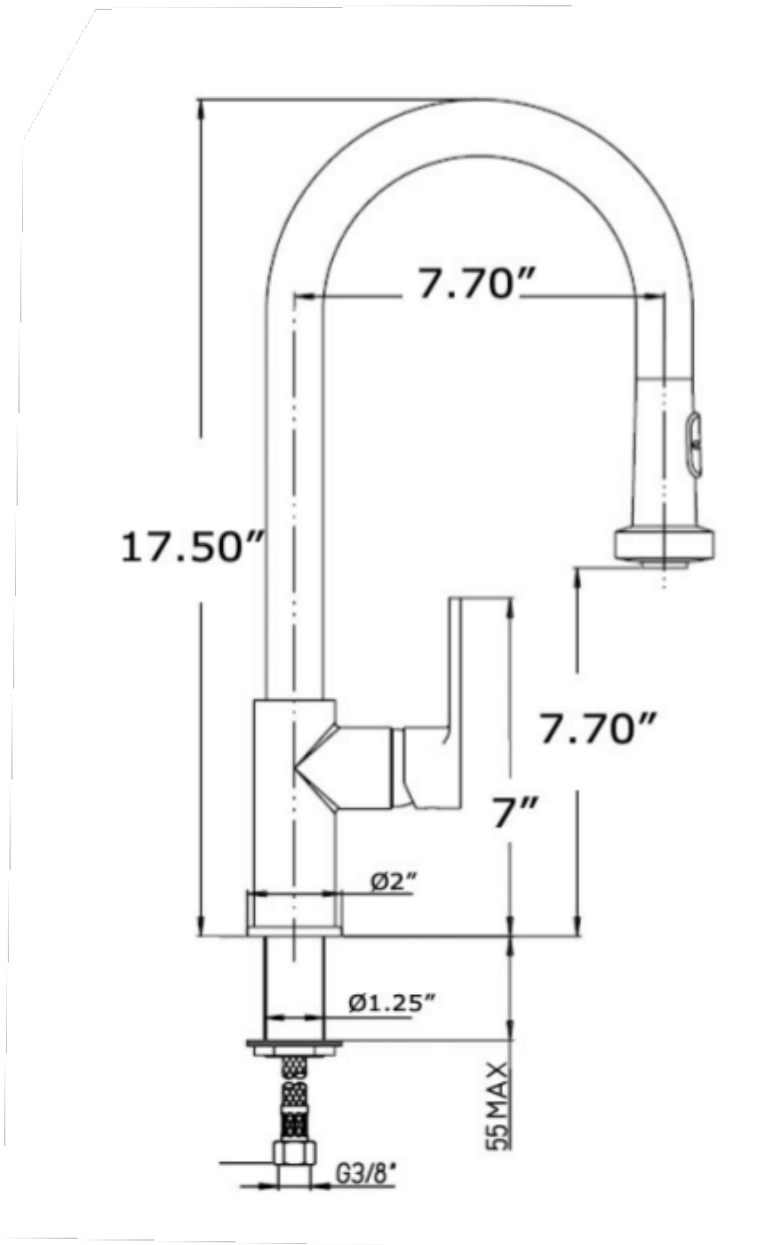

# 92-591LL

Single handle pull-down spray  
kitchen faucet