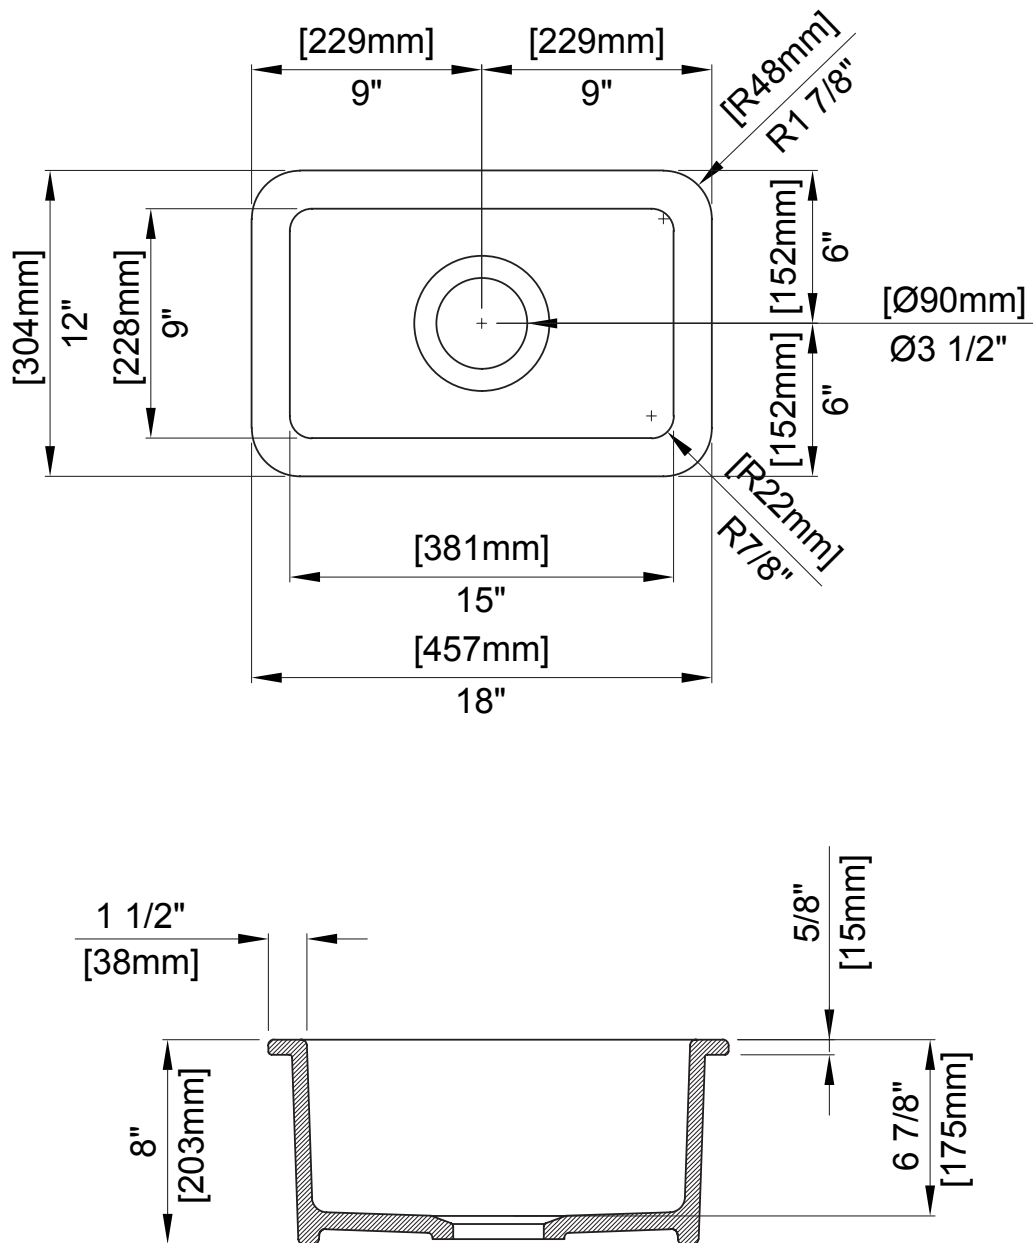

Standard Colors

White (001), Biscuit (014)

Premium Colors

Matte White (002), Matte Black (004), Black (005), Matte Gray (006), Sapphire Blue (010), Matte Dark Gray (020), Matte Brown (025)

DIMENSIONS

NOMINAL DIMENSIONS

12"X18"X8"

BOWL INSIDE DIMENSIONS

15" (381mm) wide

9" (228mm) front to back

6 7/8" (175mm) depth

COMPONENTS INCLUDED THE BOX

2330 0001 - SINK STRAINER - CHROME (1pc)

COMPLIANCE CERTIFICATIONS

Meet or Exceeds ASME A112.19.2 / CSA B45.1

NOTES:

Refer to installation instructions supplied with kitchen sink for undermount, countertop or above counter custom installations.

Due to the fireclay process, dimensions may vary. Please use the actual sink that you will be installing in order to determine the cutout dimensions for your countertop.

IMPORTANT: Dimensions of fixtures are nominal and may vary within the range of tolerance established by ANSI standards. These measurements are subject to change or cancellation. No responsibility is assumed for use of superseded or voided pages.