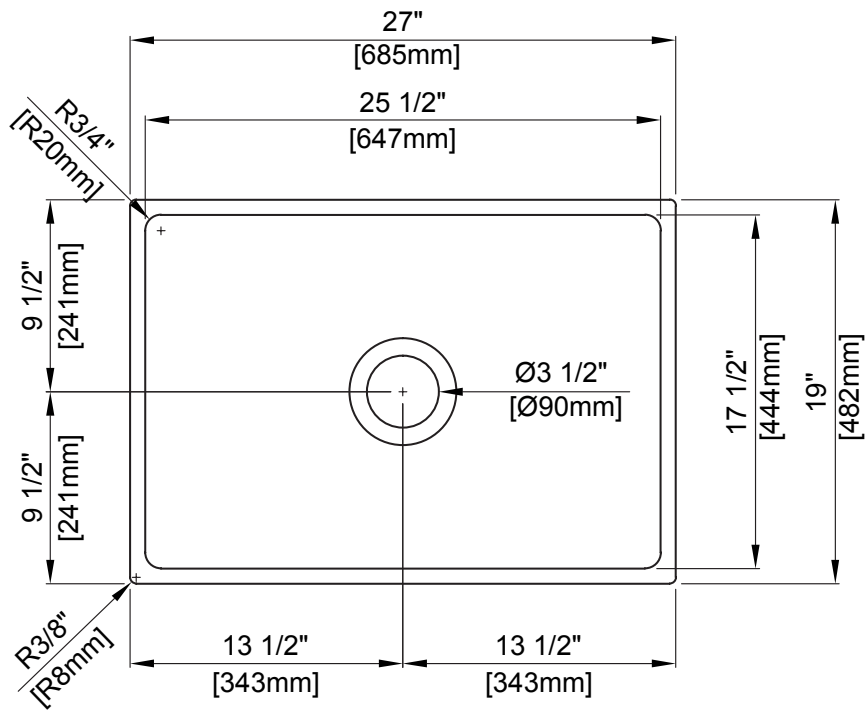

NOTES:

Refer to installation instructions supplied with kitchen sink for undermount, countertop or above counter custom installations.

Due to the fireclay process, dimensions may vary. Please use the actual sink that you will be installing in order to determine the cutout dimensions for your countertop.

CAUTION: Sink is heavy! Installer must provide adequate reinforcement for all load-bearing supports in accordance with installation instructions supplied with kitchen sink.

Fittings not included with fixture and must be ordered separately.

IMPORTANT: Dimensions of fixtures are nominal and may vary within the range of tolerance established by ANSI standards. These measurements are subject to change or cancellation. No responsibility is assumed for use of superseded or voided pages.