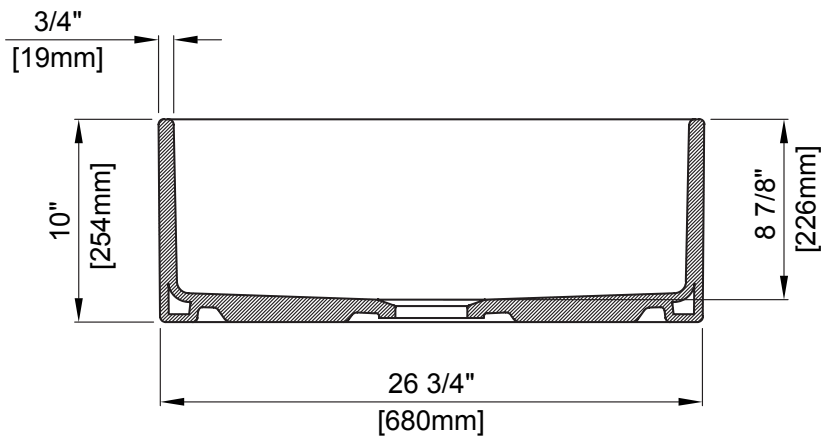

NOTES:

Refer to installation instructions supplied with kitchen sink for undermount, countertop or above counter custom installations.

Due to the fireclay process, dimensions may vary. Please use the actual sink that you will be installing in order to determine the cutout dimensions for your countertop.

CAUTION: Sink is heavy! Installer must provide adequate reinforcement for all load-bearing supports in accordance with installation instructions supplied with kitchen sink.

Fittings not included with fixture and must be ordered separately.

IMPORTANT: Dimensions of fixtures are nominal and may vary within the range of tolerance established by ANSI standards. These measurements are subject to change or cancellation. No responsibility is assumed for use of superseded or voided pages.