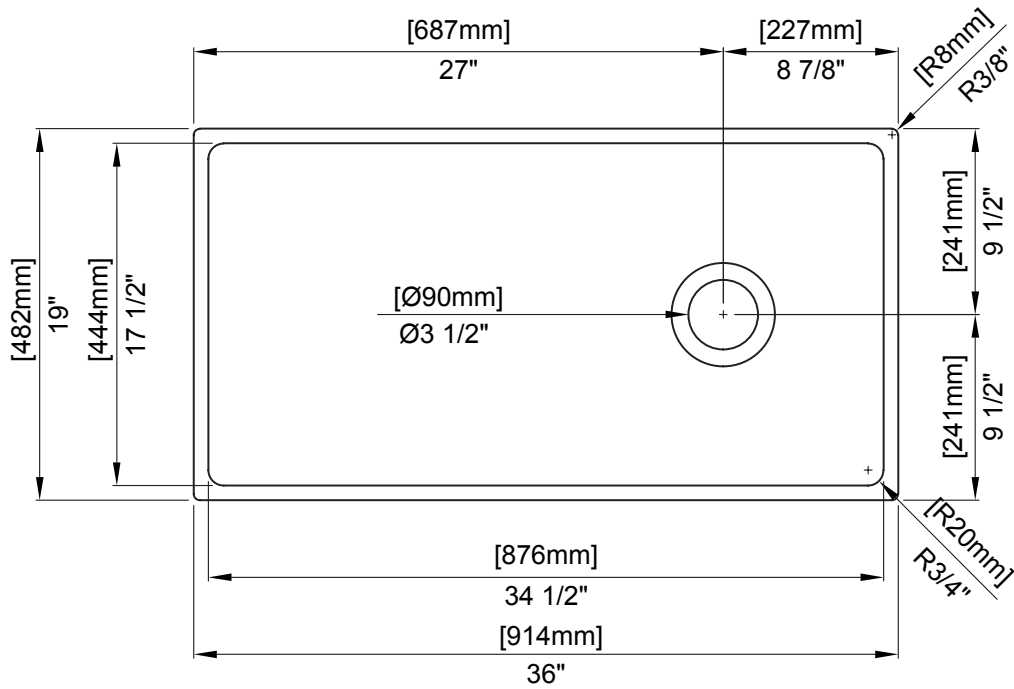

NOTES:

Refer to installation instructions supplied with kitchen sink for undermount, countertop or above counter custom installations.

Due to the fireclay process, dimensions may vary. Please use the actual sink that you will be installing in order to determine the cutout dimensions for your countertop.

CAUTION: Sink is heavy! Installer must provide adequate reinforcement for all load-bearing supports in accordance with installation instructions supplied with kitchen sink.

Fittings not included with fixture and must be ordered separately.

IMPORTANT: Dimensions of fixtures are nominal and may vary within the range of tolerance established by ANSI standards. These measurements are subject to change or cancellation. No responsibility is assumed for use of superseded or voided pages.