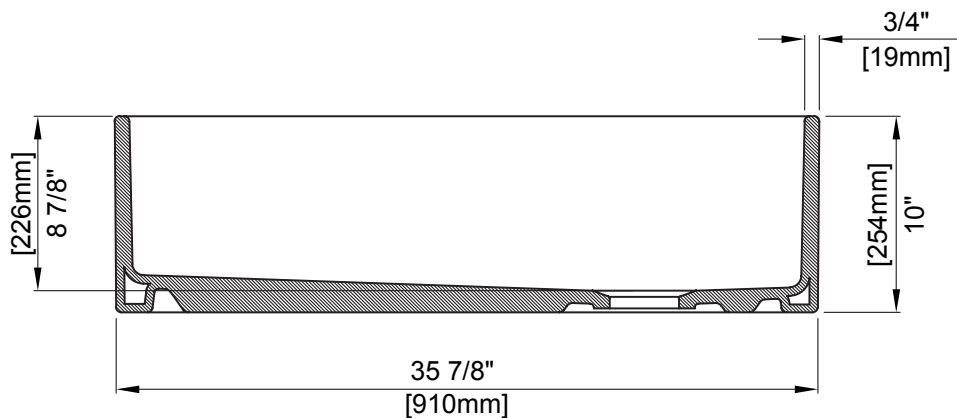

NOTES:

Refer to installation instructions supplied with kitchen sink for undermount, countertop or above counter custom installations.

Due to the fireclay process, dimensions may vary. Please use the actual sink that you will be installing in order to determine the cutout dimensions for your countertop.

CAUTION: Sink is heavy! Installer must provide adequate reinforcement for all load-bearing supports in accordance with installation instructions supplied with kitchen sink.

Fittings not included with fixture and must be ordered separately.

IMPORTANT: Dimensions of fixtures are nominal and may vary within the range of tolerance established by ANSI standards. These measurements are subject to change or cancellation. No responsibility is assumed for use of superseded or voided pages.