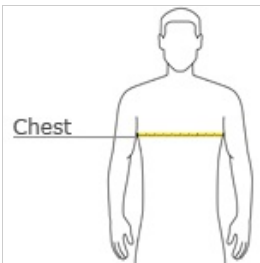

### HOW TO MEASURE

#### CHEST WIDTH

Measure under the arm and around the fullest part of the chest with arms down, keeping tape horizontal.