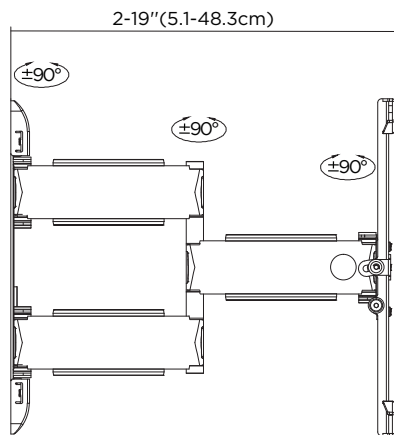

FRONT

BACK

LEFT SIDE EXTENDED

LEFT SIDE COMPRESSED

SAL
ARTICULATING MOUNT

APEX
BY PRO MOUNTS

The information contained in this drawing is the sole property of Promounts. Any reproduction in part or as a whole without the written permission of Promounts is prohibited.