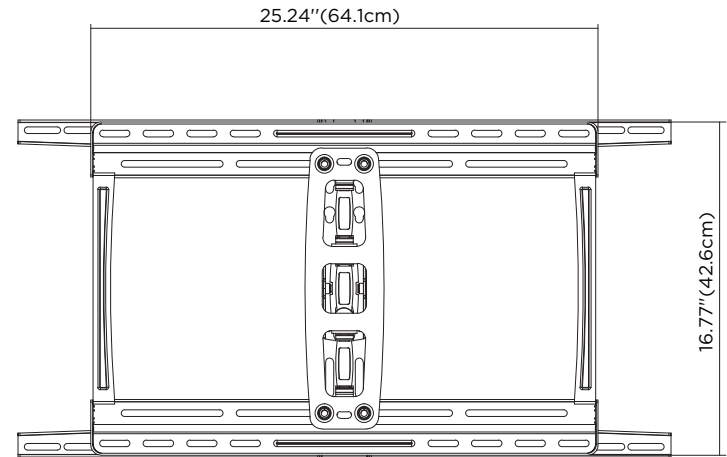

FRONT

BACK

LEFT SIDE EXTENDED

LEFT SIDE COMPRESSED

SAL
ARTICULATING MOUNT

APEX
BY PRO MOUNTS

The information contained in this drawing is the sole property of Promounts. Any reproduction in part or as a whole without the written permission of Promounts is prohibited.