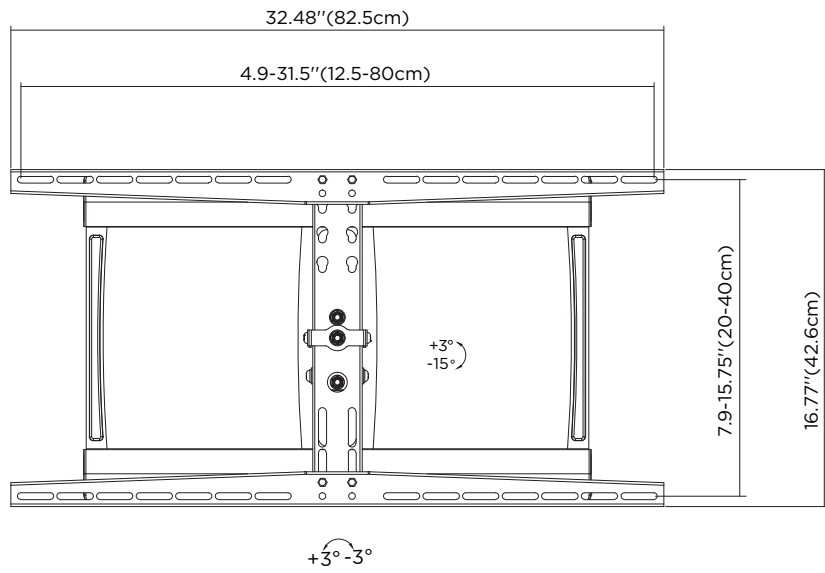

FRONT

BACK

LEFT SIDE EXTENDED

LEFT SIDE COMPRESSED

SAL
ARTICULATING MOUNT

APEX
BY PRO MOUNTS

The information contained in this drawing is the sole property of Promounts. Any reproduction in part or as a whole without the written permission of Promounts is prohibited.