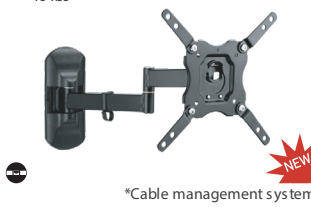

ARTICULATING

PREMIUM POA 64

32" - 65"
66 lbs
10.6" - 1.5"
15° to -15°

PREMIUM SAL

37" - 70"
80 lbs
19.1" - 1.9"
15° to -5°

PREMIUM SAM

30" - 60"
80 lbs
19.1" - 1.9"
15° to -3°

PREMIUM UA-PRO 110

13" - 43"
40 lbs
11.82" - 1.78"
15° to -5°

FLAT

PREMIUM UF-PRO 640

37" - 75"
143 lbs
1.5"

UF-PRO 400

47" - 90"
200 lbs
1.2"

UF-PRO 310

47" - 90"
200 lbs
0.87"

Remote
Control

Power
Cable

Manual

OCHDMI001-8, OCHDMI001-12
OCHDMI001-25, OCHDMI001-50

Extra Strength
Dual Grip

Cable Length Guide

Best length for:
Single Device
6ft/8ft

Best length for:
Entertainment Centers
12ft/16ft