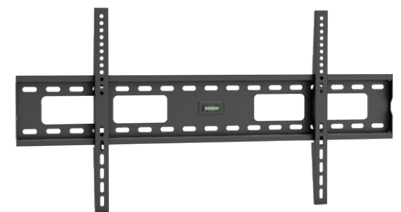

MF841

50-80" 165lbs
Depth 1.4"

All Mounts Include: Hardware Kits, Installation Manuals, Limited Warranties