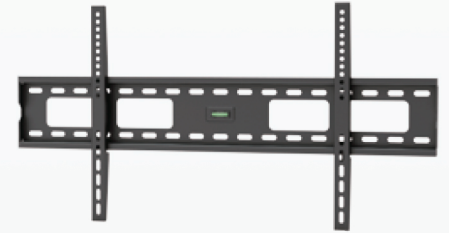

FF84

50"-80" / 165 lbs
800x400
1.4" Depth