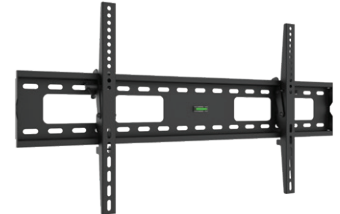

MT841

50-80" 165lbs
Depth 1.8"
Tilt -10° to 0°