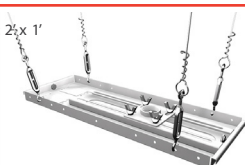

ACCESSORIES

CT-PRO 210

Size: 2x 1'