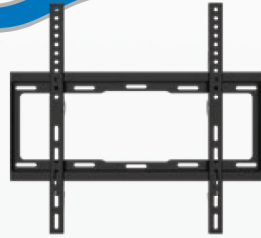

176 lbs
7"
20° to -20°

ACCESSORIES

CT-PRO 210

Size: 2x 1'

CT-PRO 210X

Size: 2' x 2'

CEILING TILE REPLACEMENTS

- SUPPORTS UP TO 60 LBS
- LIGHT WEIGHT, HEAT DISSIPATING SURFACE
- MULTIPLE MOUNTING POINTS FOR ALIGNMENT

Supports Flat and Curved TVs

Post-Installation Leveling

Secure Locking System

Flat

FF22

13"-47" / 55 lbs
200x200
1" Depth

FF44

32"-60" / 100 lbs
400x400
1.1" Depth

FF64

42"-80" / 143 lbs
600x400
1.1" Depth

FF84

50"-80" / 165 lbs
800x400
1.4" Depth

Tilt

FT22

13"-47" / 44 lbs
200x200
0.8" Depth
-8° to 0° Tilt

FT44