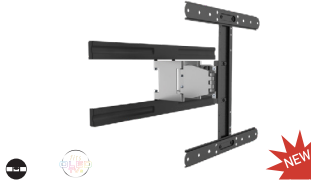

ARTICULATING

PREMIUM POA 64

32" - 65"
66 lbs
10.6" - 1.5"
15° to -15°

PREMIUM SAL

37" - 70"
80 lbs
19.1" - 1.9"
15° to -5°

PREMIUM SAM

30" - 60"
80 lbs
19.1" - 1.9"
15° to -3°

PREMIUM UA-PRO 110

13" - 43"
40 lbs
11.82" - 1.78"
15° to -5°

FLAT

PREMIUM UF-PRO 640

37" - 75"
143 lbs
1.5"

UF-PRO 400

47" - 90"
200 lbs
1.2"

UF-PRO 310

47" - 90"
200 lbs
0.87"