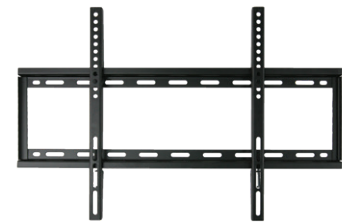

42-75" 75lbs
Depth 0.8"
Tilt -8° to 0°

FLAT

MF222

13-47" 44lbs
Depth 0.8"

MF442

32-60" 70lbs
Depth 0.8"

MF642

42-75" 75lbs
Depth 0.8"