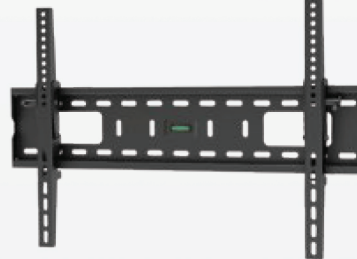

FT64

42"-80" / 165 lbs
600x400
1.8" Depth
-10° to 0° Tilt