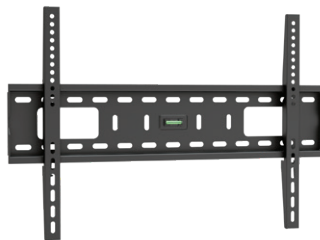

MF641

42-75" 75lbs
Depth 1.4"