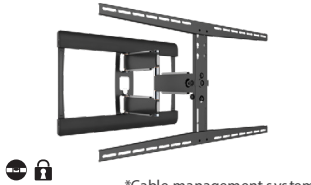

ARTICULATING

PREMIUM POA 64

32" - 65"
66 lbs
10.6" - 1.5"
15° to -15°

PREMIUM SAL

37" - 70"
80 lbs
19.1" - 1.9"
15° to -5°

PREMIUM SAM

30" - 60"
80 lbs
19.1" - 1.9"
15° to -3°

PREMIUM UA-PRO 110

Remote
Control

Power
Cable

Manual

OCHDMI001-8, OCHDMI001-12
OCHDMI001-25, OCHDMI001-50

Extra Strength
Dual Grip

Cable Length Guide

Best length for:
Single Device
6ft/8ft

Best length for:
Entertainment Centers
12ft/16ft