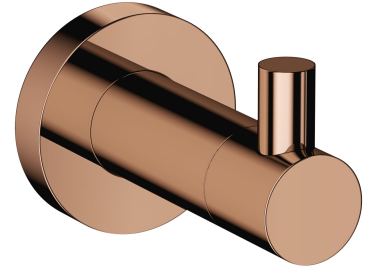

MODERN PROJECT | hook

Finish: copper (CP)

MODERN PROJECT accessories collection has a solid clean form and minimalist design. The perfectly defined, circle-based shapes give the collection a timeless and modern look.

Copper is a sophisticated finish with a warm red-brown hue and a perfectly smooth, lustrous surface. The product is coated using advanced PVD technology.

Technologies

The product is coated using the advanced PVD technology which guarantees highest possible durability, offers exceptional resistance to damage and facilitates cleaning.

The product is made of high quality A-grade brass.

Specification

- brass
- width: 4 cm, height: 5 cm, distance from the wall: 6 cm