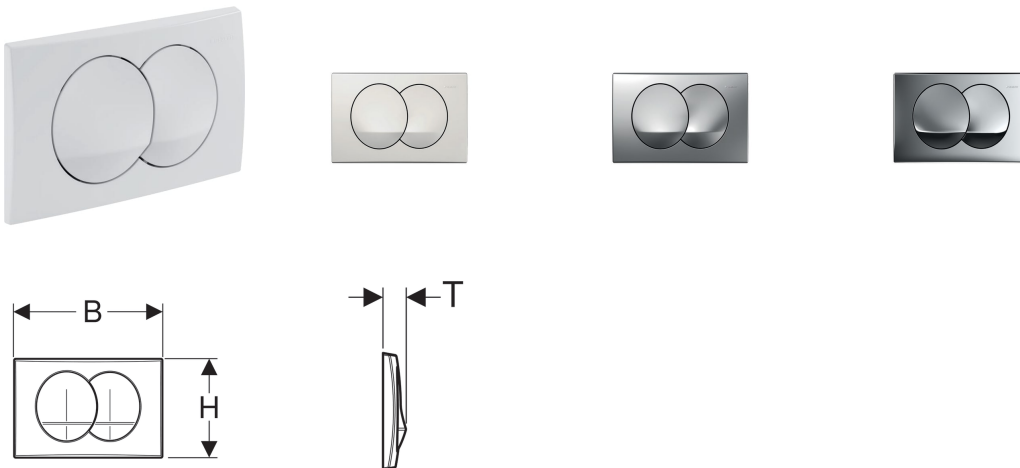

Geberit flush plate Delta20 for dual flush

Application purposes

- For flush actuation with Geberit Delta concealed cisterns

Characteristics

- Front actuation

Technical data

Actuation force | < 20 N

Scope of delivery

- Mounting frame
- 2 actuator rods
- Fastening material

Art. no.	Surface / colour	Material designation	B	H	T
115.100.11.1	white alpine	Plastic	24.6 cm	16.4 cm	3.1 cm
115.100.21.1	gloss chrome-plated	Plastic	24.6 cm	16.4 cm	3.1 cm
115.100.46.1	matt chrome-plated	Plastic	24.6 cm	16.4 cm	3.1 cm

Accessories

- Geberit extension set for Delta and Twinline concealed cisterns