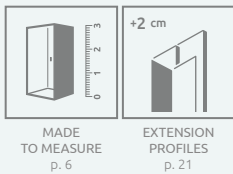

Torrenta PDJ

Profile finish:

01 Chrome

Torrenta PDJ + Kyntos A

Model	Tray width (A1×A2)	Dimension to the glass panel axis (Y1×Y2)	Height (H)	TRANSPARENT GLASS	
				Art. No.	
PDJ 80×80 L	800×800	770-785×770-785	1950	131710-01-01	
PDJ 80×80 R	800×800	770-785×770-785	1950	131810-01-01	
PDJ 90×90 L	900×900	870-885×870-885	1950	131700-01-01	
PDJ 90×90 R	900×900	870-885×870-885	1950	131800-01-01	

TECHNICAL DRAWINGS

Model	A1	A2	X1	X2	Y1	Y2	B	C1	C2	D	H
PDJ 80x80	800	800	775-790	775-790	770-785	770-785	605	190-205	247-262	795	1950
PDJ 90x90	900	900	875-890	875-890	870-885	870-885	605	290-305	347-362	795	1950

ADDITIONAL OPTIONS

Extension profiles	Art. No.
 U profile + 2 cm	P01-277195001

NAVIGATION

Dimensions are given in mm.