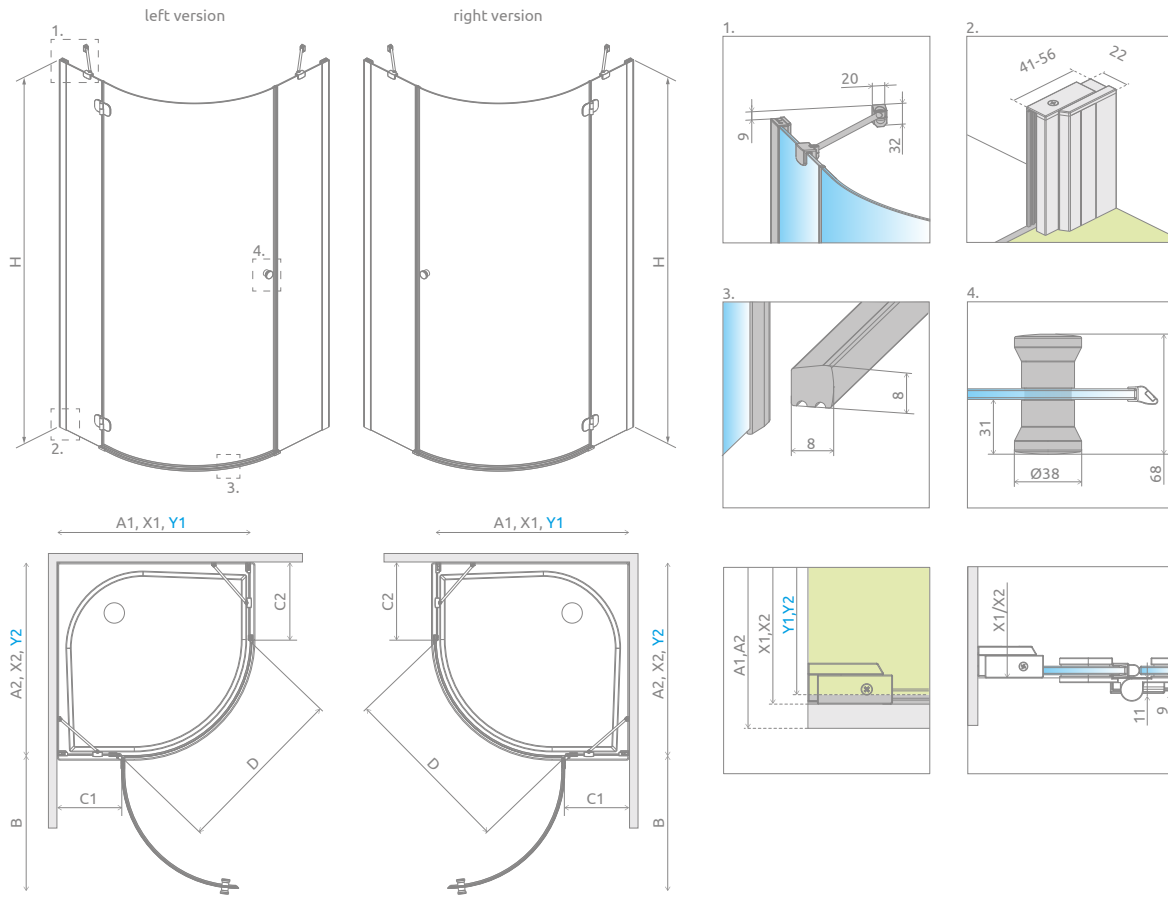

Torrenta PDJ

Profile finish:

01 Chrome

Torrenta PDJ + Kyntos A

Model	Tray width (A1×A2)	Dimension to the glass panel axis (Y1×Y2)	Height (H)	TRANSPARENT GLASS	
				Art. No.	
PDJ 80×80 L	800×800	770-785×770-785	1950	131710-01-01	
PDJ 80×80 R	800×800	770-785×770-785	1950	131810-01-01	
PDJ 90×90 L	900×900	870-885×870-885	1950	131700-01-01	
PDJ 90×90 R	900×900	870-885×870-885	1950	131800-01-01	

TECHNICAL DRAWINGS

Model	A1	A2	X1	X2	Y1	Y2	B	C1	C2	D	H
PDJ 80x80	800	800	775-790	775-790	770-785	770-785	605	190-205	247-262	795	1950
PDJ 90x90	900	900	875-890	875-890	870-885	870-885	605	290-305	347-362	795	1950

ADDITIONAL OPTIONS

Extension profiles	Art. No.
 U profile + 2 cm	P01-277195001

NAVIGATION

Dimensions are given in mm.