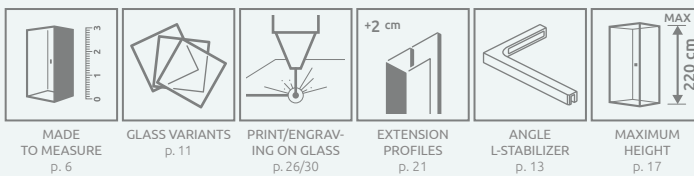

ADDITIONAL OPTIONS

Extension profiles	Art. No.
 U profile + 2 cm	P01-284195001