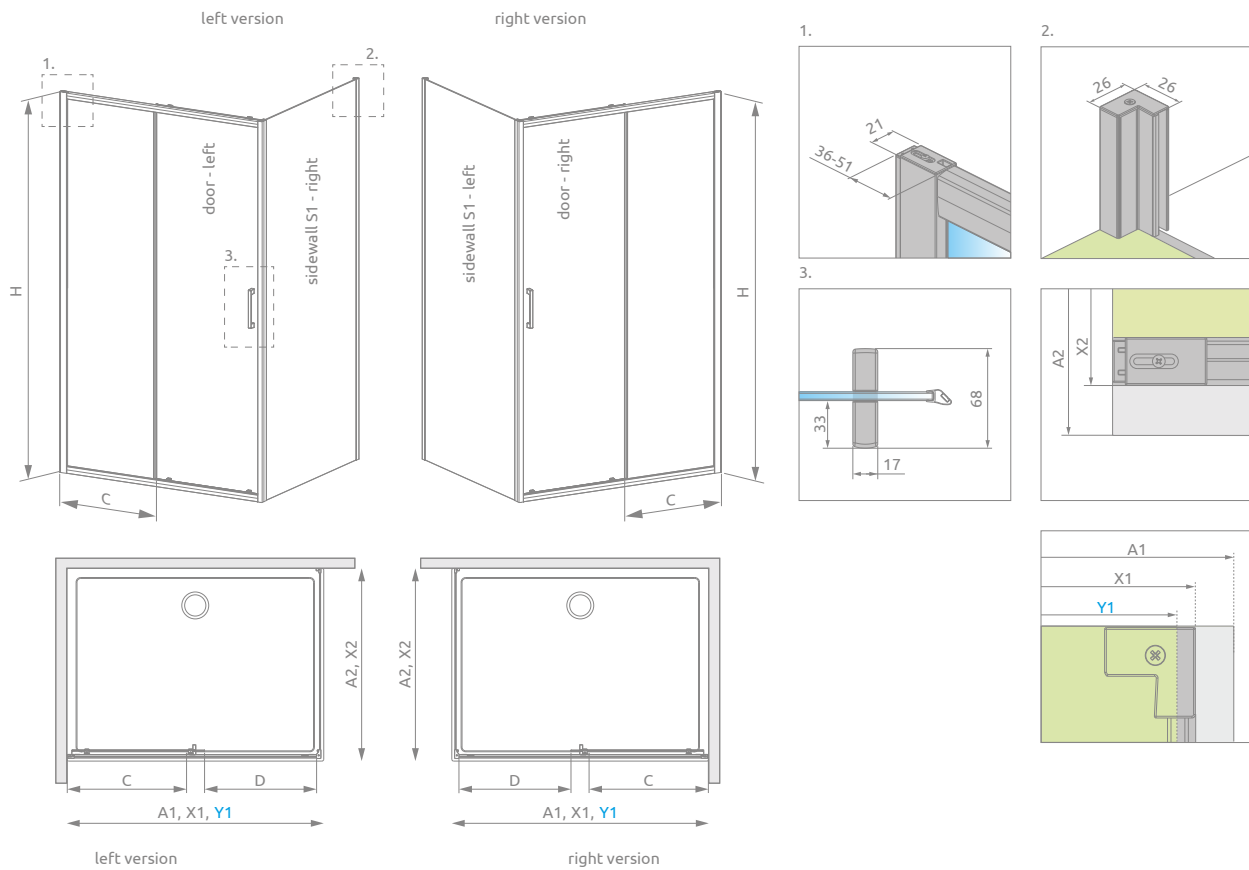

TECHNICAL DRAWINGS

Premium
Pro

Door	A1	X1	Y1	C	D	H
KDJ door 100	1000	980-995	975-990	450-465	425	2000
KDJ door 110	1100	1080-1095	1075-1090	500-515	475	2000
KDJ door 120	1200	1180-1195	1175-1190	550-565	525	2000
KDJ door 130	1300	1280-1295	1275-1290	600-615	575	2000
KDJ door 140	1400	1380-1395	1375-1390	650-665	625	2000
KDJ door 150	1500	1480-1495	1475-1490	700-715	675	2000

Sidewall S1	A2	X2
S1 70	700	680-695
S1 75	750	730-745
S1 80	800	780-795
S1 90	900	880-895
S1 100	1000	980-995