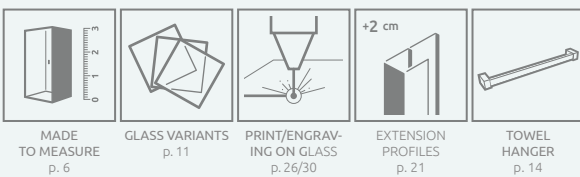

TECHNICAL DRAWINGS

Premium
Pro

Door	A1	X1	Y1	C	D	H
KDJ door 100	1000	980-995	975-990	450-465	425	2000
KDJ door 110	1100	1080-1095	1075-1090	500-515	475	2000
KDJ door 120	1200	1180-1195	1175-1190	550-565	525	2000
KDJ door 130	1300	1280-1295	1275-1290	600-615	575	2000
KDJ door 140	1400	1380-1395	1375-1390	650-665	625	2000
KDJ door 150	1500	1480-1495	1475-1490	700-715	675	2000

Sidewall S1	A2	X2
S1 70	700	680-695
S1 75	750	730-745
S1 80	800	780-795
S1 90	900	880-895
S1 100	1000	980-995

ADDITIONAL OPTIONS

Extension profiles	profile finish: CHROME Art. No.	profile finish: BLACK Art. No.
Profile +2cm* – it can be mounted only on the side of the fixed front wall	P01-293199801	P01-293199854
Profile +2cm* – it can be mounted only on the side of the sidewall	P01-276200001	P01-276200054

* possibility of connecting extension profiles

NAVIGATION

Dimensions are given in mm.