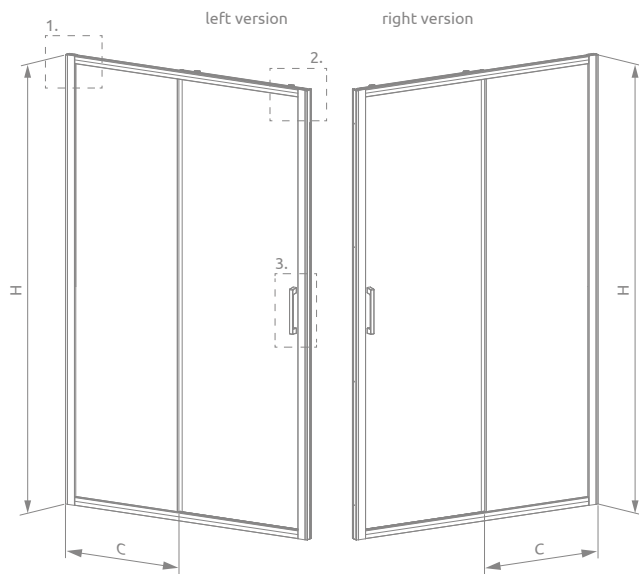

TECHNICAL DRAWINGS

Model	X	C	D	H
DWJ 100	980-1010	450-465	408	2000
DWJ 110	1080-1110	500-515	458	2000
DWJ 120	1180-1210	550-565	508	2000
DWJ 130	1280-1310	600-615	558	2000
DWJ 140	1380-1410	650-665	608	2000
DWJ 150	1480-1510	700-715	658	2000
DWJ 160	1580-1610	750-765	708	2000

Premium
Pro