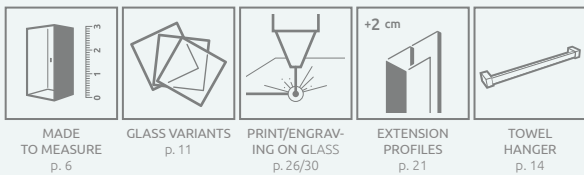

ADDITIONAL OPTIONS

Extension profiles	profile finish: CHROME Art. No.	profile finish: BLACK Art. No.
Profile + 2 cm*	P01-293199801	P01-293199854

* possibility of connecting extension profiles