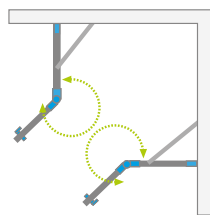

Nes PTD

The product in other colour variants can be found on p. 332

Profile finish:

01 Chrome 54 Black

Nes PTD + shower board

Shower enclosure set consists of 2 parts: shower doors and walls. Please specify all the article numbers when placing an order.

SYMMETRIC SHOWER ENCLOSURES

Model	Element	TRANSPARENT GLASS	
		profile finish: CHROME Art. No.	profile finish: BLACK Art. No.
PTD 80×80	PTD doors	10051000-01-01	10051000-54-01
	PTD walls 80 × 80	10051400-01-01	10051400-54-01
PTD 90×90	PTD doors	10051000-01-01	10051000-54-01
	PTD walls 90 × 90	10051600-01-01	10051600-54-01
PTD 100×100	PTD doors	10051000-01-01	10051000-54-01
	PTD walls 100 × 100	10051100-01-01	10051100-54-01

ASYMMETRIC SHOWER ENCLOSURES

Model	Element	TRANSPARENT GLASS	
		profile finish: CHROME Art. No.	profile finish: BLACK Art. No.
PTD 80×90*	PTD doors	10051000-01-01	10051000-54-01
	PTD walls 80 × 90	10051200-01-01	10051200-54-01
PTD 80×100	PTD doors	10051000-01-01	10051000-54-01
	PTD walls 80 × 100	10051300-01-01	10051300-54-01
PTD 90×100	PTD doors	10051000-01-01	10051000-54-01
	PTD walls 90 × 100	10051500-01-01	10051500-54-01