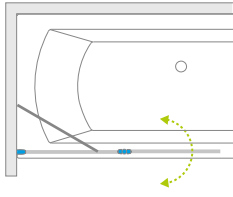

Nes 8 PND II Nes PND II

The product in the Black colour variant can be found on p. 74.

Nes 8

Nes

Profile finish:

01 Chrome 54 Black