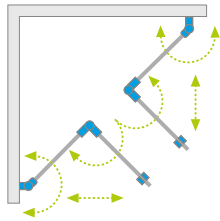

Nes 8 KDD B Nes KDD B

Nes 8

Nes

Profile finish:

01 Chrome 54 Black

The product in the Black colour variant can be found on p. 64.