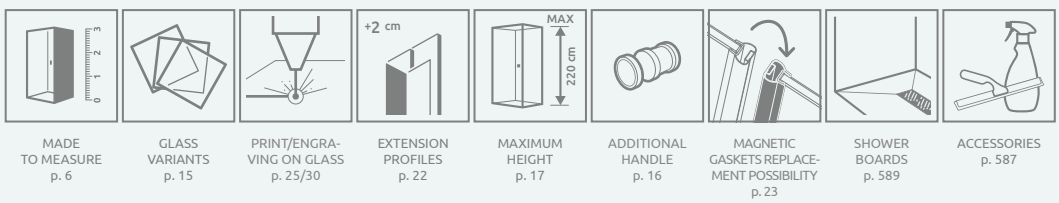

ADDITIONAL OPTIONS