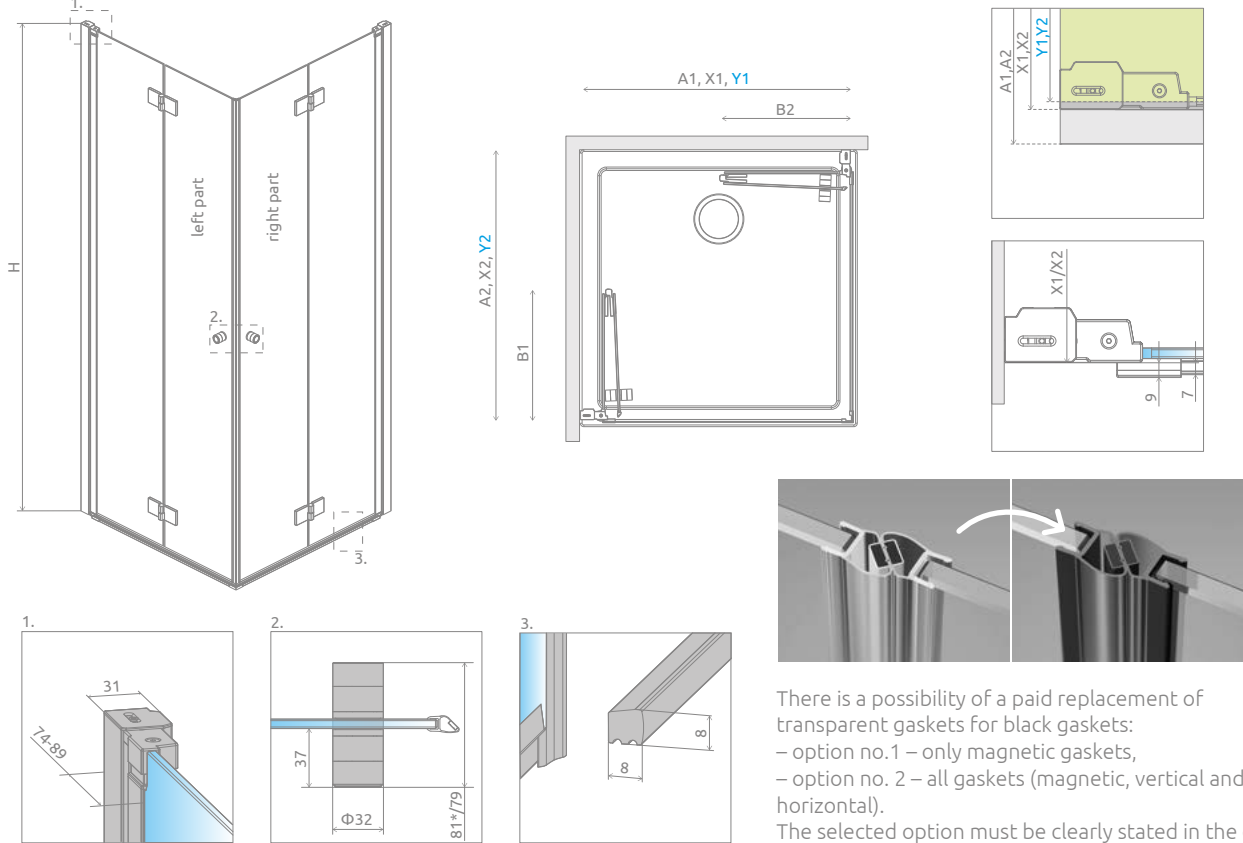

Nes KDD B + Doros C

Shower enclosure set consists of 2 parts: left and right. Please specify both article numbers when making an order.

LEFT PART

Model	Nes 8 KDD B transparent glass – 8 mm		Nes KDD B transparent glass – 6 mm	
	profile finish CHROME Art. No.	profile finish BLACK Art. No.	profile finish CHROME Art. No.	profile finish BLACK Art. No.
KDD B 80 L	10074080-01-01L	10074080-54-01L	10024080-01-01L	10024080-54-01L
KDD B 90 L	10074090-01-01L	10074090-54-01L	10024090-01-01L	10024090-54-01L
KDD B 100 L	10074100-01-01L	10074100-54-01L	10024100-01-01L	10024100-54-01L

It is possible to order the shower enclosure in the Frame or Factory variant (with transparent, satin, bronze, graphite, Mirror or UltraClear® glass).

TECHNICAL DRAWINGS

There is a possibility of a paid replacement of transparent gaskets for black gaskets:
 – option no. 1 – only magnetic gaskets,
 – option no. 2 – all gaskets (magnetic, vertical and horizontal).
 The selected option must be clearly stated in the order.

Model	A1	A2	X1	X2	Y1	Y2	B1	B2	H
KDD-B 80L×80R	800	800	775-790	775-790	770-785	770-785	377	377	2000
KDD-B 80L×90R	800	900	775-790	875-890	770-785	870-885	377	427	2000
KDD-B 80L×100R	800	1000	775-790	975-990	770-785	970-985	377	477	2000
KDD-B 90L×80R	900	800	875-890	775-790	870-885	770-785	427	377	2000
KDD-B 90L×90R	900	900	875-890	875-890	870-885	870-885	427	427	2000
KDD-B 90L×100R	900	1000	875-890	975-990	870-885	970-985	427	477	2000
KDD-B 100L×80R	1000	800	975-990	775-790	970-985	770-785	477	377	2000
KDD-B 100L×90R	1000	900	975-990	875-890	970-985	870-885	477	427	2000
KDD-B 100L×100R	1000	1000	975-990	975-990	970-985	970-985	477	477	2000