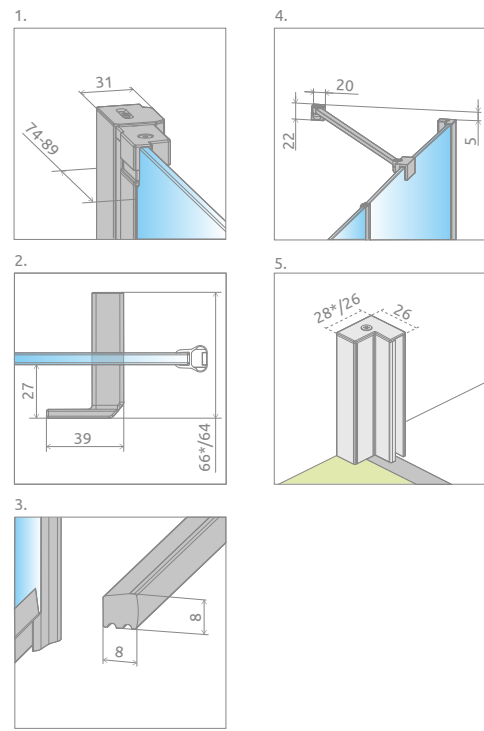

TECHNICAL DRAWINGS

*Nes 8