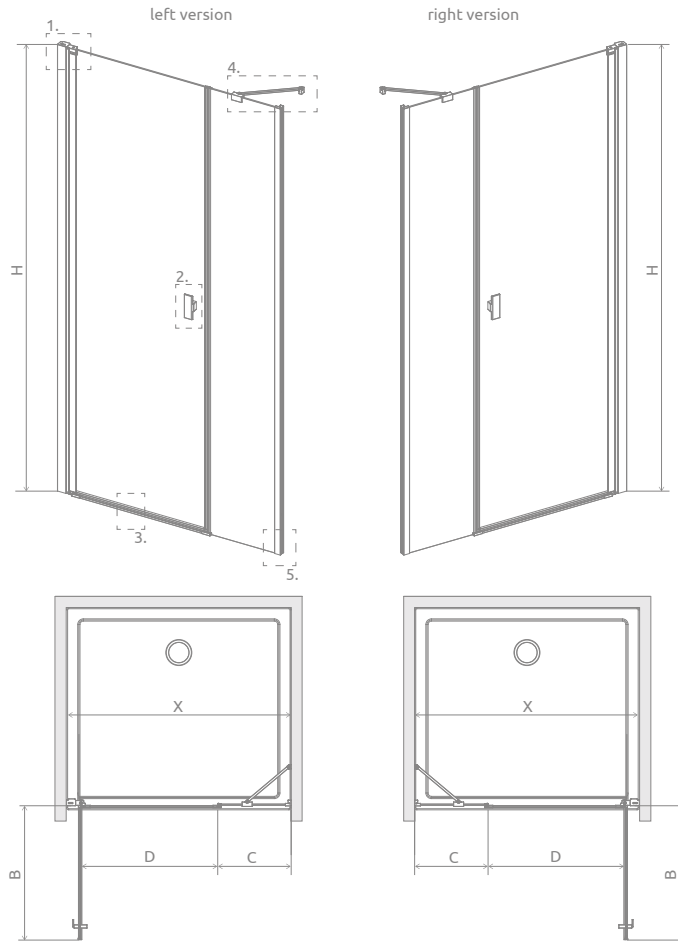

TECHNICAL DRAWINGS

*Nes 8