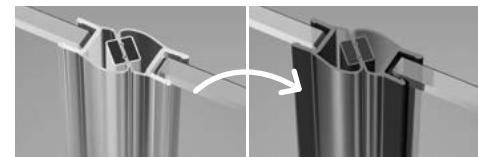

There is a possibility of a paid replacement of transparent gaskets for black gaskets:
– option no.1 – only magnetic gaskets,
– option no. 2 – all gaskets (magnetic, vertical and horizontal).
The selected option must be clearly stated in the order.

Model	X	B	C	D	H
DWS 100	980-1010	596	317-332	596	2000
DWS 110	1080-1110	696	317-332	696	2000
DWS 120	1180-1210	696	417-432	696	2000
DWS 130	1280-1310	696	517-532	696	2000
DWS 140	1380-1410	796	517-532	796	2000