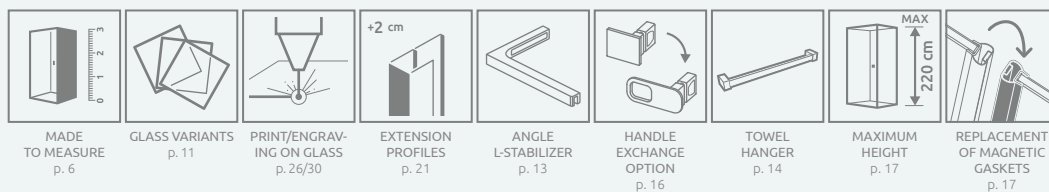

ADDITIONAL OPTIONS

Extension profiles		profile finish: CHROME Art. No.	profile finish: BLACK Art. No.
	Profile + 2 cm* – Nes – door and sidewall, Nes 8 – door only	P01-276200001	P01-276200054
	Profile + 2 cm* – Nes 8 – installed only on the side of the sidewall	P01-280200001	P01-280200054

* possibility of connecting extension profiles