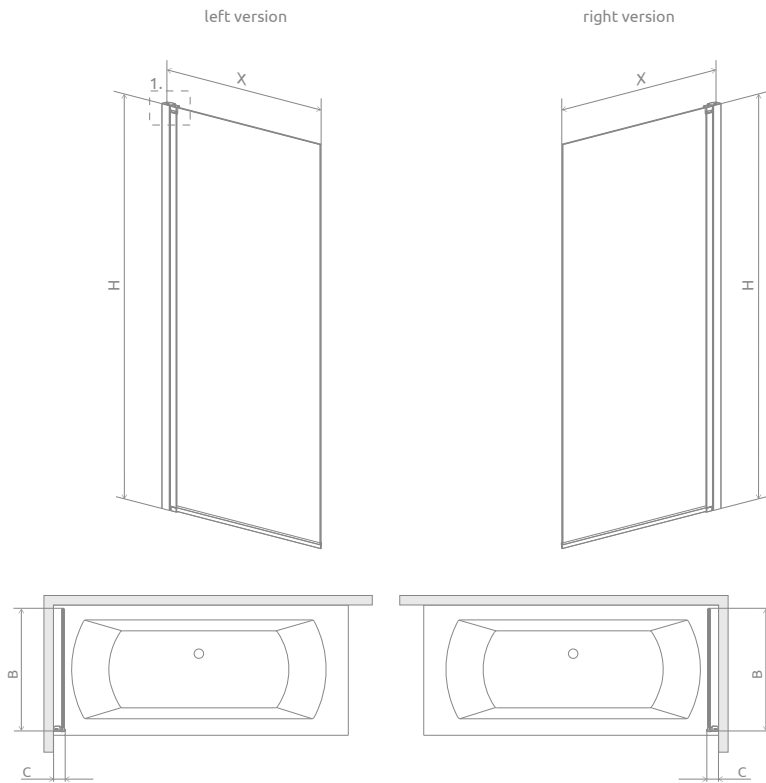

Nes 8 Black PNJ I Factory Nes Black PNJ I Factory

Nes 8

Nes

Profile finish:

54 Black

Black lines are made by painting the glass with durable and resistant ceramic paint.

Model	Nes 8 PNJ I Factory/Transparent glass – 8 mm	Nes PNJ I Factory/Transparent glass – 6 mm
	profile finish BLACK Art. No.	profile finish BLACK Art. No.
PNJ I 50 L	10061050-54-55L	10011050-54-55L
PNJ I 50 R	10061050-54-55R	10011050-54-55R
PNJ I 60 L	10061060-54-55L	10011060-54-55L
PNJ I 60 R	10061060-54-55R	10011060-54-55R
PNJ I 70 L	10061070-54-55L	10011070-54-55L
PNJ I 70 R	10061070-54-55R	10011070-54-55R
PNJ I 80 L	10061080-54-55L	10011080-54-55L
PNJ I 80 R	10061080-54-55R	10011080-54-55R
PNJ I 90 L	10061090-54-55L	10011090-54-55L
PNJ I 90 R	10061090-54-55R	10011090-54-55R
PNJ I 100 L	10061100-54-55L	10011100-54-55L
PNJ I 100 R	10061100-54-55R	10011100-54-55R

It is possible to order the shower enclosure in the Frame or Factory variant (with transparent, satin, bronze, graphite, Mirror or UltraClear® glass).

TECHNICAL DRAWINGS

version W1

version W2

version W3

Model	X	B	C	H	Version
PNJ I 50	500-515	457	67-82	1500	W1
PNJ I 60	600-615	557	67-82	1500	W2
PNJ I 70	700-715	657	67-82	1500	
PNJ I 80	800-815	757	67-82	1500	W3
PNJ I 90	900-915	857	67-82	1500	
PNJ I 100	1000-1015	957	67-82	1500	