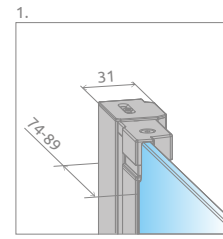

Nes 8 Black PNJ I Factory Nes Black PNJ I Factory

Nes 8

Nes

Profile finish:

54 Black

Black lines are made by painting the glass with durable and resistant ceramic paint.

Model	Nes 8 PNJ I Factory/Transparent glass – 8 mm	Nes PNJ I Factory/Transparent glass – 6 mm
	profile finish BLACK Art. No.	profile finish BLACK Art. No.
PNJ I 50 L	10061050-54-55L	10011050-54-55L
PNJ I 50 R	10061050-54-55R	10011050-54-55R
PNJ I 60 L	10061060-54-55L	10011060-54-55L
PNJ I 60 R	10061060-54-55R	10011060-54-55R
PNJ I 70 L	10061070-54-55L	10011070-54-55L
PNJ I 70 R	10061070-54-55R	10011070-54-55R
PNJ I 80 L	10061080-54-55L	10011080-54-55L
PNJ I 80 R	10061080-54-55R	10011080-54-55R
PNJ I 90 L	10061090-54-55L	10011090-54-55L
PNJ I 90 R	10061090-54-55R	10011090-54-55R
PNJ I 100 L	10061100-54-55L	10011100-54-55L
PNJ I 100 R	10061100-54-55R	10011100-54-55R

It is possible to order the shower enclosure in the Frame or Factory variant (with transparent, satin, bronze, graphite, Mirror or UltraClear® glass).

TECHNICAL DRAWINGS

version W1

version W2

version W3

Model	X	B	C	H	Version
PNJ I 50	500-515	457	67-82	1500	W1
PNJ I 60	600-615	557	67-82	1500	W2
PNJ I 70	700-715	657	67-82	1500	
PNJ I 80	800-815	757	67-82	1500	W3
PNJ I 90	900-915	857	67-82	1500	
PNJ I 100	1000-1015	957	67-82	1500	