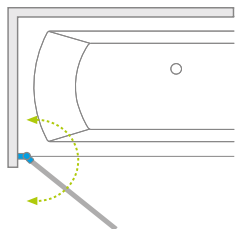

Nes 8 Black PNJ I Factory Nes Black PNJ I Factory

Nes 8

Nes

Profile finish:

54 Black

Black lines are made by painting the glass with durable and resistant ceramic paint.

Model	Nes 8 PNJ I Factory/Transparent glass – 8 mm	Nes PNJ I Factory/Transparent glass – 6 mm
	profile finish BLACK Art. No.	profile finish BLACK Art. No.
PNJ I 50 L	10061050-54-55L	10011050-54-55L
PNJ I 50 R	10061050-54-55R	10011050-54-55R
PNJ I 60 L	10061060-54-55L	10011060-54-55L
PNJ I 60 R	10061060-54-55R	10011060-54-55R
PNJ I 70 L	10061070-54-55L	10011070-54-55L
PNJ I 70 R	10061070-54-55R	10011070-54-55R
PNJ I 80 L	10061080-54-55L	10011080-54-55L
PNJ I 80 R	10061080-54-55R	10011080-54-55R
PNJ I 90 L	10061090-54-55L	10011090-54-55L
PNJ I 90 R	10061090-54-55R	10011090-54-55R
PNJ I 100 L	10061100-54-55L	10011100-54-55L
PNJ I 100 R	10061100-54-55R	10011100-54-55R

It is possible to order the shower enclosure in the Frame or Factory variant (with transparent, satin, bronze, graphite, Mirror or UltraClear® glass).

TECHNICAL DRAWINGS

version W1

version W2

version W3

Model	X	B	C	H	Version
PNJ I 50	500-515	457	67-82	1500	W1
PNJ I 60	600-615	557	67-82	1500	W2
PNJ I 70	700-715	657	67-82	1500	
PNJ I 80	800-815	757	67-82	1500	W3
PNJ I 90	900-915	857	67-82	1500	
PNJ I 100	1000-1015	957	67-82	1500	