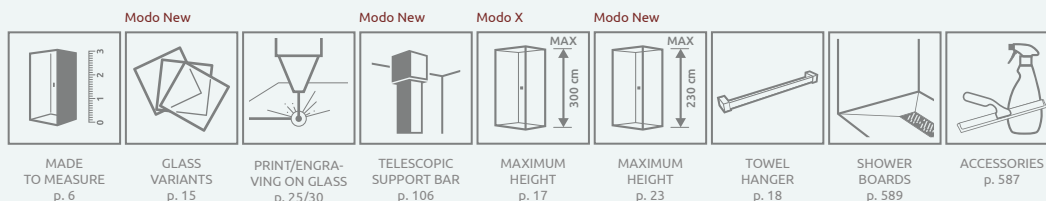

ADDITIONAL OPTIONS