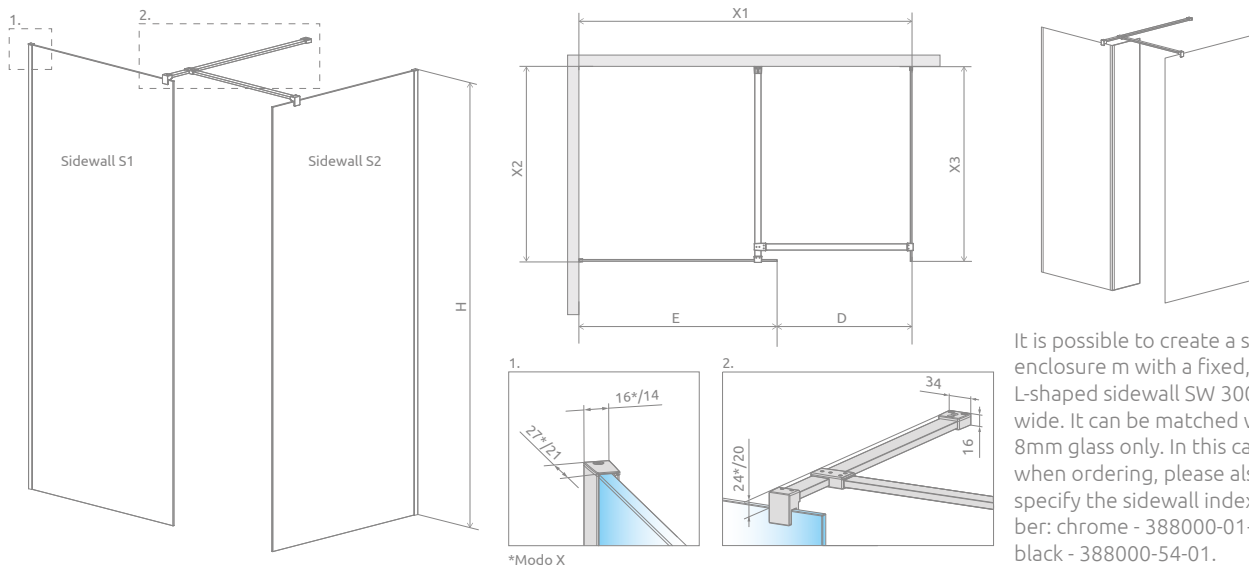

It is possible to order the width of the Sidewall 2 > 125. This option should be clearly stated in the order. It is possible to order the shower enclosure in the Frame or Factory variant (with transparent, satin, bronze, graphite, Mirror or UltraClear® glass).

## TECHNICAL DRAWINGS

It is possible to create a shower enclosure m with a fixed, L-shaped sidewall SW 300 mm wide. It can be matched with 8mm glass only. In this case, when ordering, please also specify the sidewall index number: chrome - 388000-01-01, black - 388000-54-01.