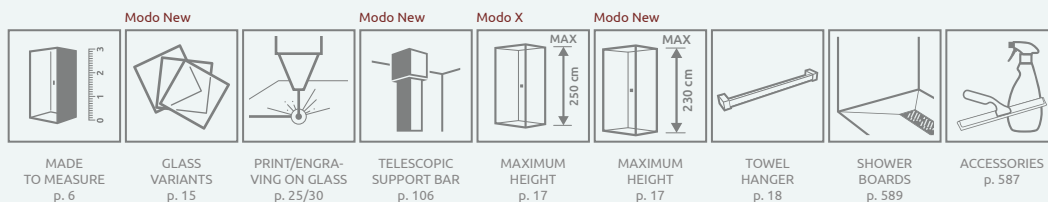

ADDITIONAL OPTIONS