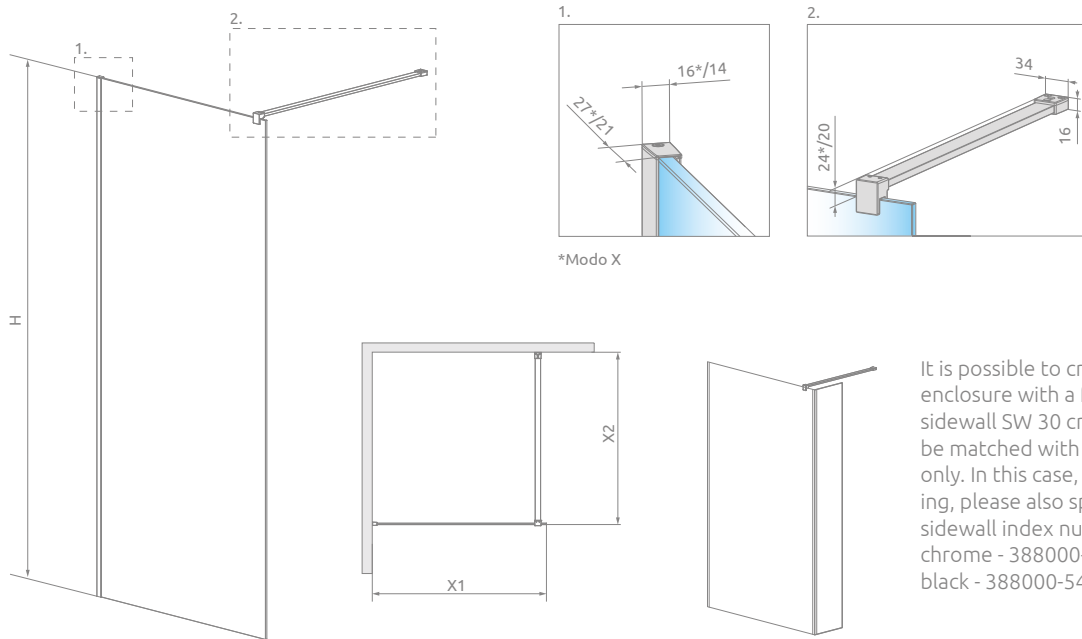

It is possible to order the shower enclosure in the Frame or Factory variant (with transparent, satin, bronze, graphite, Mirror or UltraClear® glass).

TECHNICAL DRAWINGS

It is possible to create a shower enclosure with a fixed, L-shaped sidewall SW 30 cm wide. It can be matched with 8 mm glass only. In this case, when ordering, please also specify the sidewall index number: chrome - 388000-01-01, black - 388000-54-01.