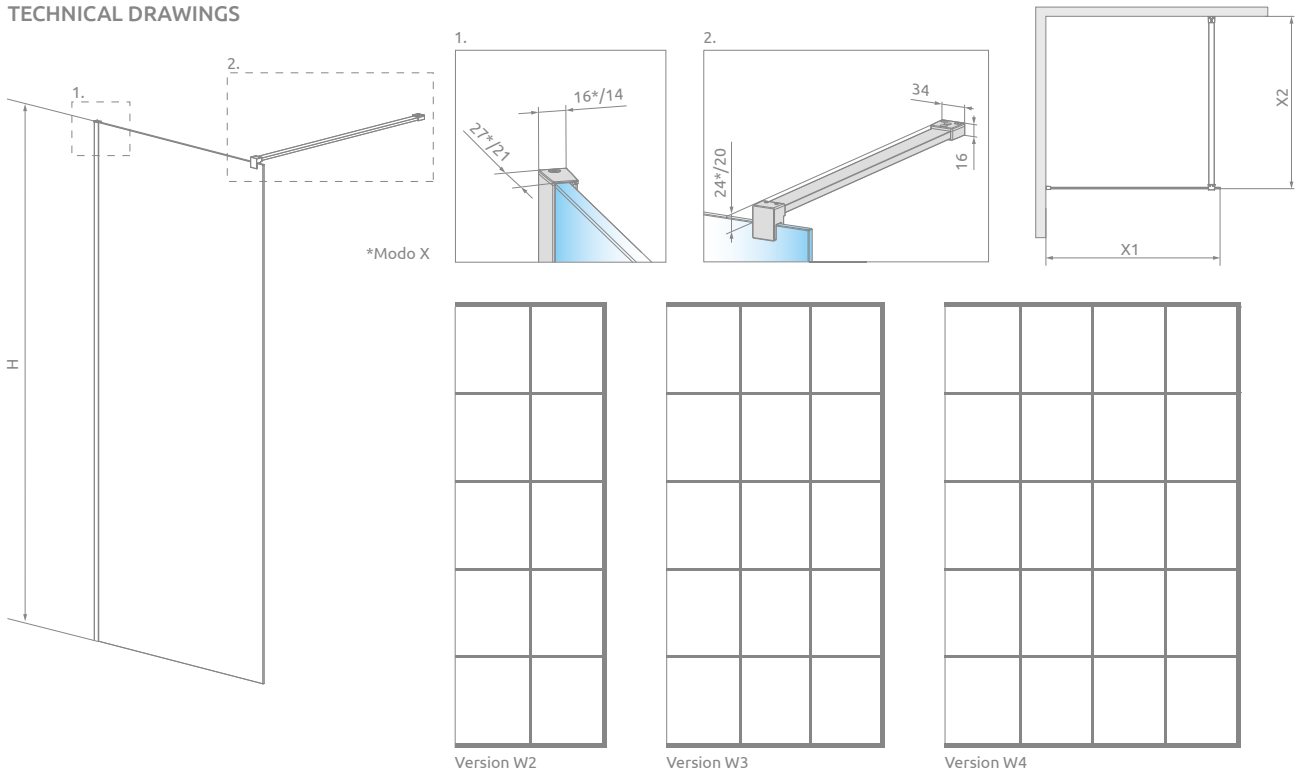

# Modo X Black II Factory Modo New Black II Factory

Modo X

Modo New

Modo New Black II Factory + shower board

Profile finish:

54 Black

The pattern is made of durable ceramic paint, applied from the outside, which fuses with the glass during the toughening process.

It is possible to order the shower enclosure in the Frame or Factory variant (with transparent, satin, bronze, graphite, Mirror or UltraClear® glass).

## TECHNICAL DRAWINGS

Model	X1	X2	H	Version
Modo (X/New) Black II Factory 50	485-495	max 1200	2000	W2
Modo (X/New) Black II Factory 55	535-545	max 1200	2000	
Modo (X/New) Black II Factory 60	585-595	max 1200	2000	
Modo (X/New) Black II Factory 65	635-645	max 1200	2000	
Modo (X/New) Black II Factory 70	685-695	max 1200	2000	
Modo (X/New) Black II Factory 75	735-745	max 1200	2000	
Modo (X/New) Black II Factory 80	785-795	max 1200	2000	
Modo (X/New) Black II Factory 85	835-845	max 1200	2000	
Modo (X/New) Black II Factory 90	885-895	max 1200	2000	
Modo (X/New) Black II Factory 95	935-945	max 1200	2000	
Modo (X/New) Black II Factory 100	985-995	max 1200	2000	W3
Modo (X/New) Black II Factory 105	1035-1045	max 1200	2000	
Modo (X/New) Black II Factory 110	1085-1095	max 1200	2000	
Modo (X/New) Black II Factory 115	1135-1145	max 1200	2000	
Modo (X/New) Black II Factory 120	1185-1195	max 1200	2000	
Modo (X/New) Black II Factory 125	1235-1245	max 1200	2000	W4
Modo (X/New) Black II Factory 130	1285-1295	max 1200	2000	
Modo (X/New) Black II Factory 140	1385-1395	max 1200	2000	
Modo (X/New) Black II Factory 150	1485-1495	max 1200	2000	
Modo (X/New) Black II Factory 160	1585-1595	max 1200	2000	

## ADDITIONAL OPTIONS

Telescopic support bar	For glass	Height	Colour	Art. No.
	8 mm	max 3000 mm		WD-008-02-54