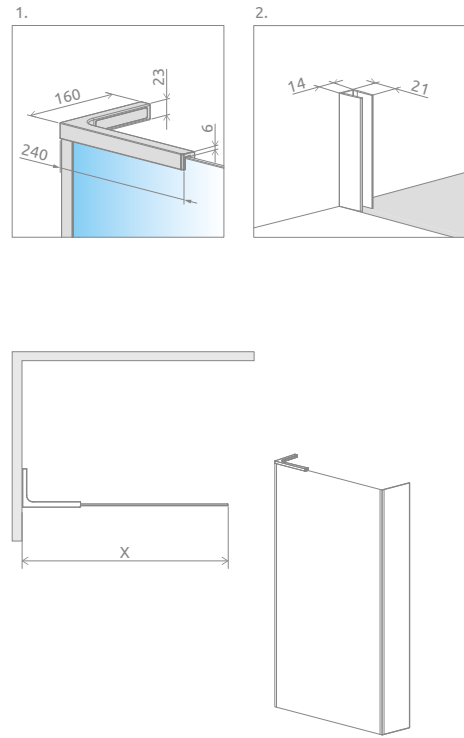

TECHNICAL DRAWINGS

Model	X1	H
Modo SL II 50	485-495	2000
Modo SL II 55	535-545	2000
Modo SL II 60	585-595	2000
Modo SL II 65	635-645	2000
Modo SL II 70	685-695	2000
Modo SL II 75	735-745	2000
Modo SL II 80	785-795	2000
Modo SL II 85	835-845	2000

Model	X1	H
Modo SL II 90	885-895	2000
Modo SL II 95	935-945	2000
Modo SL II 100	985-995	2000
Modo SL II 105	1035-1045	2000
Modo SL II 110	1085-1095	2000
Modo SL II 115	1135-1145	2000
Modo SL II 120	1185-1195	2000

For Modo SL II model (8 mm glass) can be purchased fixed side wall 300 mm wide. In that case when ordering, specify the additional index number of the side wall SW: chrome – **388000-01-01**, black – **388000-54-01**.