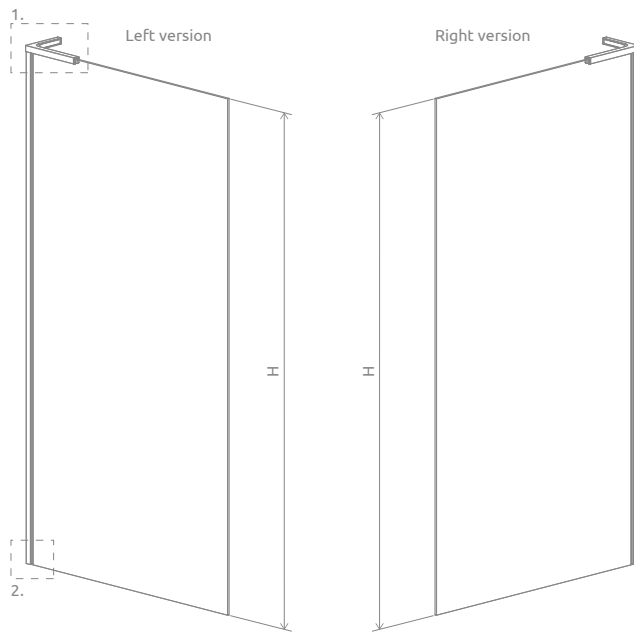

TECHNICAL DRAWINGS

Model	X1	H
Modo SL II 50	485-495	2000
Modo SL II 55	535-545	2000
Modo SL II 60	585-595	2000
Modo SL II 65	635-645	2000
Modo SL II 70	685-695	2000
Modo SL II 75	735-745	2000
Modo SL II 80	785-795	2000
Modo SL II 85	835-845	2000

Model	X1	H
Modo SL II 90	885-895	2000
Modo SL II 95	935-945	2000
Modo SL II 100	985-995	2000
Modo SL II 105	1035-1045	2000
Modo SL II 110	1085-1095	2000
Modo SL II 115	1135-1145	2000
Modo SL II 120	1185-1195	2000

For Modo SL II model (8 mm glass) can be purchased fixed side wall 300 mm wide. In that case when ordering, specify the additional index number of the side wall SW: chrome – **388000-01-01**, black – **388000-54-01**.