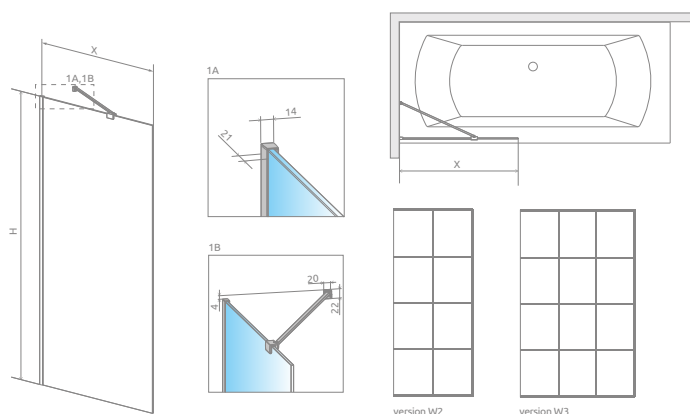

TECHNICAL DRAWINGS

Model	X	H	Version
PNJ II 50	500-510	1500	W2
PNJ II 60	600-610	1500	
PNJ II 70	700-710	1500	
PNJ II 80	800-810	1500	
PNJ II 90	900-910	1500	W3
PNJ II 100	1000-1010	1500