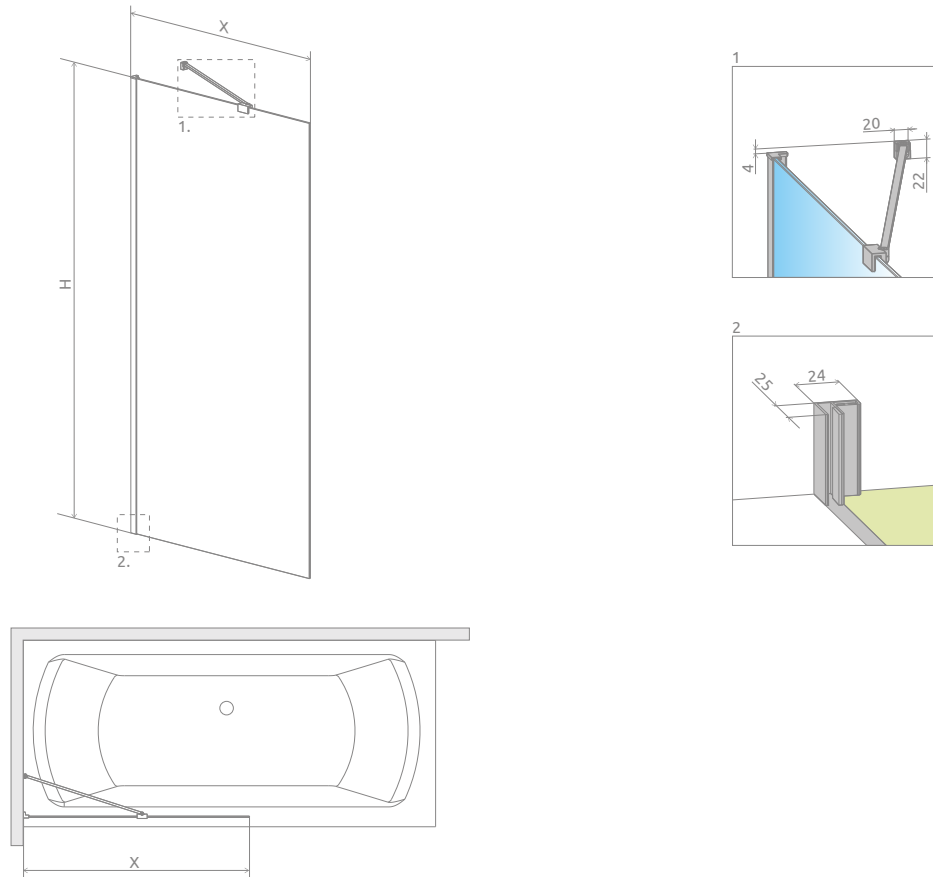

TECHNICAL DRAWINGS