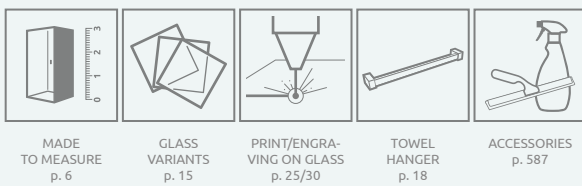

ADDITIONAL OPTIONS