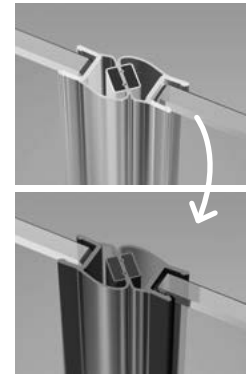

TECHNICAL DRAWINGS

There is possibility of paid replacement of transparent magnetic gaskets for gaskets in black. You should clearly state it in the order.