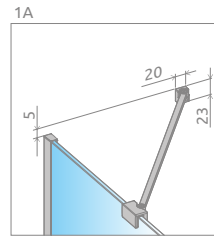

* For dimensions ≥ 1400 mm, the bathtub screen has a perpendicular support bar

TECHNICAL DRAWINGS

Min. width of flat side of bathtub is 43 mm

Model	X	C	H
PND II 100	990-1000	553-563	1500
PND II 110	1090-1100	603-613	1500
PND II 120	1190-1200	653-663	1500
PND II 130	1290-1300	703-713	1500
PND II 140	1390-1400	753-763	1500
PND II 150	1490-1500	803-813	1500
PND II 160	1590-1600	853-863	1500
PND II 170	1690-1700	903-913	1500
PND II 180	1790-1800	953-963	1500

There is a possibility of a paid replacement of transparent gaskets (vertical and horizontal) for black gaskets. This option should be clearly stated in the order.

For dimensions ≥ 1400 mm, the bathtub screen has a perpendicular support bar.