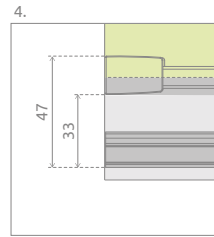

For dimensions ≥ 1400 mm, the bathtub screen has a perpendicular support bar.