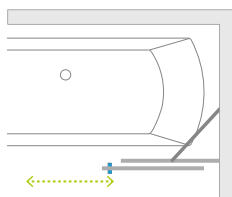

Furo PND II

The product in other colour variants can be found: Black on page 73, Gold on page 38.