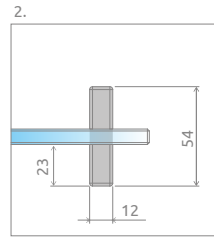

* For dimensions ≥ 1400 mm, the bathtub screen has a perpendicular support bar

TECHNICAL DRAWINGS

Min. width of flat side of bathtub is 43 mm

Model	X	C	H
PND II 100	990-1000	553-563	1500
PND II 110	1090-1100	603-613	1500
PND II 120	1190-1200	653-663	1500
PND II 130	1290-1300	703-713	1500
PND II 140	1390-1400	753-763	1500
PND II 150	1490-1500	803-813	1500
PND II 160	1590-1600	853-863	1500
PND II 170	1690-1700	903-913	1500
PND II 180	1790-1800	953-963	1500

There is a possibility of a paid replacement of transparent gaskets (vertical and horizontal) for black gaskets. This option should be clearly stated in the order.

For dimensions ≥ 1400 mm, the bathtub screen has a perpendicular support bar.