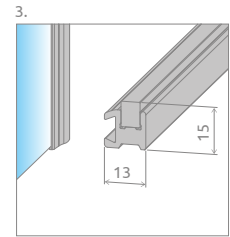

* For dimensions ≥ 1400 mm, the bathtub screen has a perpendicular support bar

TECHNICAL DRAWINGS

Min. width of flat side of bathtub is 43 mm

Model	X	C	H
PND II 100	990-1000	553-563	1500
PND II 110	1090-1100	603-613	1500
PND II 120	1190-1200	653-663	1500
PND II 130	1290-1300	703-713	1500
PND II 140	1390-1400	753-763	1500
PND II 150	1490-1500	803-813	1500
PND II 160	1590-1600	853-863	1500
PND II 170	1690-1700	903-913	1500
PND II 180	1790-1800	953-963	1500

There is a possibility of a paid replacement of transparent gaskets (vertical and horizontal) for black gaskets. This option should be clearly stated in the order.

For dimensions ≥ 1400 mm, the bathtub screen has a perpendicular support bar.