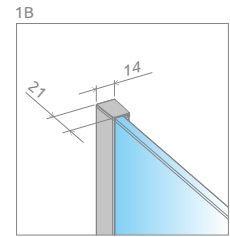

* For dimensions ≥ 1400 mm, the bathtub screen has a perpendicular support bar

TECHNICAL DRAWINGS

Min. width of flat side of bathtub is 43 mm

Model	X	C	H
PND II 100	990-1000	553-563	1500
PND II 110	1090-1100	603-613	1500
PND II 120	1190-1200	653-663	1500
PND II 130	1290-1300	703-713	1500
PND II 140	1390-1400	753-763	1500
PND II 150	1490-1500	803-813	1500
PND II 160	1590-1600	853-863	1500
PND II 170	1690-1700	903-913	1500
PND II 180	1790-1800	953-963	1500

There is a possibility of a paid replacement of transparent gaskets (vertical and horizontal) for black gaskets. This option should be clearly stated in the order.

For dimensions ≥ 1400 mm, the bathtub screen has a perpendicular support bar.