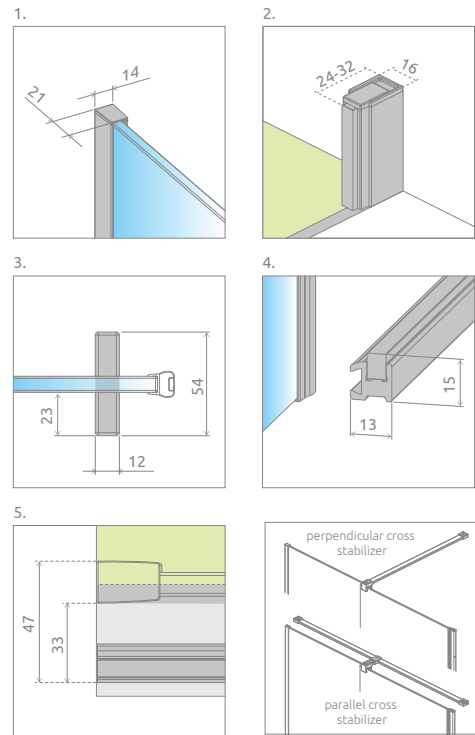

Furo DWJ + Teos F

Shower enclosure set consists of 2 parts: shower door and front wall. Please specify both article numbers when making an order.

In the article number, the symbol "XX" should be replaced with the symbol of the selected colour: 09, 91, 92, 93, 99

TECHNICAL DRAWINGS

If the width of the front of the cabin (X1) is ≤ 1400 , we can use two types of stabilization – perpendicular (delivered as standard) or parallel.

When installed on a shower tray – the minimum width of the edge of the shower tray is 43 mm, and its slope max 1 mm.

If the width of the front of the cabin (X1) ≤ 1400 , it is possible to change the perpendicular support bar to the corner one. This option should be clearly stated in the order.

It is possible to extend the entrance by 30 mm by replacing the vertical handle with a round one ²⁾. Please contact the Department of Non-standard Shower Enclosures

ADDITIONAL OPTIONS

NAVIGATION

¹⁾ only chrome, gold and black colour ²⁾ only chrome and black colour
Dimensions are given in mm.

Furo DWJ RH

Catalogue sheets are available at www.radaway.eu

Possibility of replacing the standard handle with a 35x120 mm hole cut in the glass pane.