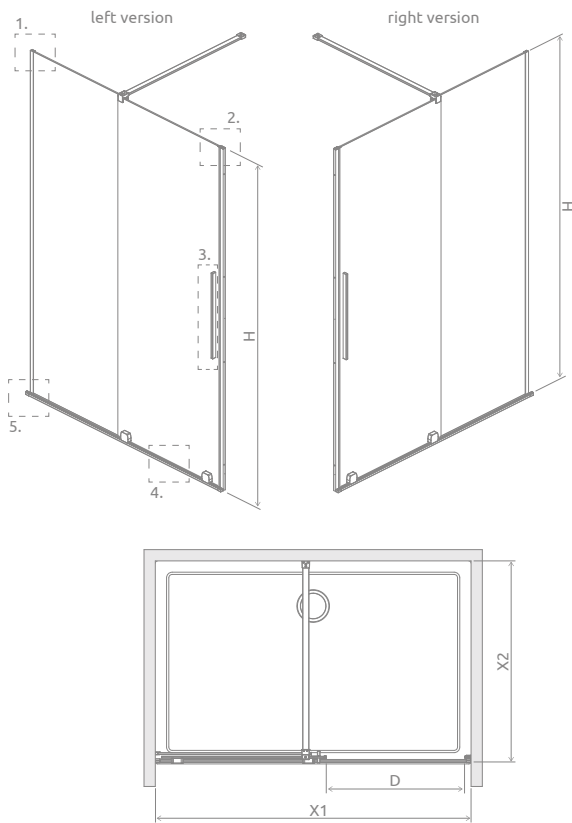

Furo DWJ + Teos F

Shower enclosure set consists of 2 parts: shower door and front wall. Please specify both article numbers when making an order.

In the article number, the symbol "XX" should be replaced with the symbol of the selected colour: 09, 91, 92, 93, 99

TECHNICAL DRAWINGS

If the width of the front of the cabin (X1) is ≤ 1400 , we can use two types of stabilization – perpendicular (delivered as standard) or parallel.

When installed on a shower tray – the minimum width of the edge of the shower tray is 43 mm, and its slope max 1 mm.

Model	X1	X2	D	H
DWJ 90	890-908	max 1200	373	2000
DWJ 100	990-1008	max 1200	423	2000
DWJ 110	1090-1108	max 1200	473	2000
DWJ 120	1190-1208	max 1200	523	2000
DWJ 130	1290-1308	max 1200	573	2000
DWJ 140	1390-1408	max 1200	623	2000
DWJ 150	1490-1508	max 1200	673	2000
DWJ 160	1590-1608	max 1200	723	2000