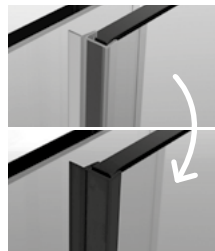

There is a possibility of a paid replacement of transparent gaskets (vertical and horizontal) for black gaskets. This option should be clearly stated in the order.