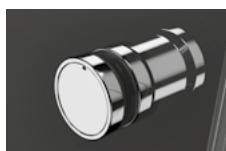

Fuenta New DWB

There is a possibility to order an additional handle for bi-fold doors. Details on p. 16.

Fuenta New DWB + Doros D

Profile finish:

01 Chrome

Model	Width of niche (X)	Height (H)	TRANSPARENT GLASS
			Art. No.
DWB 80 L	787-805	2020	384075-01-01L
DWB 80 R	787-805	2020	384075-01-01R
DWB 90 L	887-905	2020	384076-01-01L
DWB 90 R	887-905	2020	384076-01-01R
DWB 100 L	987-1005	2020	384077-01-01L
DWB 100 R	987-1005	2020	384077-01-01R

PRACTICAL HANDLES
details on p. 17

Standard

Option

TPE elements in black

TPE elements in graphite

ADDITIONAL HANDLE
details on p. 16

TECHNICAL DRAWINGS

Model	X	B	D	H1	H2
DWB 80	787-805	390	680	2020	2000
DWB 90	887-905	440	780	2020	2000
DWB 100	987-1005	490	880	2020	2000