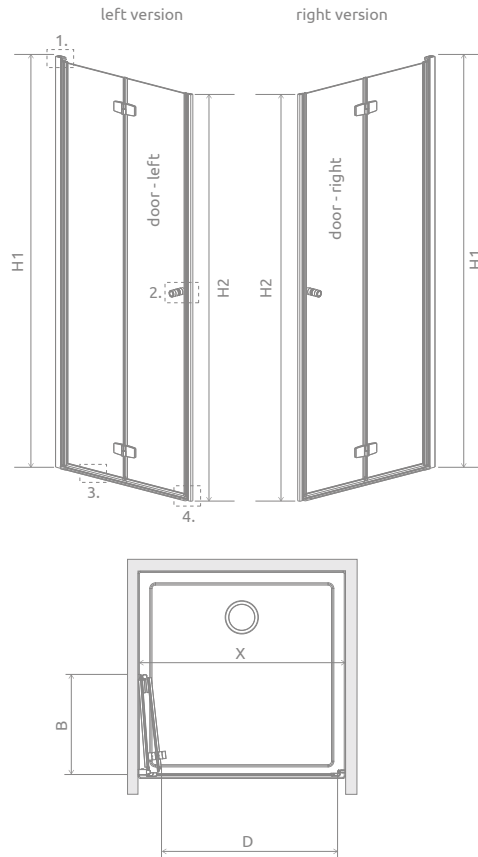

Fuenta New DWB

There is a possibility to order an additional handle for bi-fold doors. Details on p. 16.

Fuenta New DWB + Doros D

Profile finish:

01 Chrome

Model	Width of niche (X)	Height (H)	TRANSPARENT GLASS
			Art. No.
DWB 80 L	787-805	2020	384075-01-01L
DWB 80 R	787-805	2020	384075-01-01R
DWB 90 L	887-905	2020	384076-01-01L
DWB 90 R	887-905	2020	384076-01-01R
DWB 100 L	987-1005	2020	384077-01-01L
DWB 100 R	987-1005	2020	384077-01-01R

PRACTICAL HANDLES
details on p. 17

Standard

Option

TPE elements in black

TPE elements in graphite

ADDITIONAL HANDLE
details on p. 16

TECHNICAL DRAWINGS

Model	X	B	D	H1	H2
DWB 80	787-805	390	680	2020	2000
DWB 90	887-905	440	780	2020	2000
DWB 100	987-1005	490	880	2020	2000

Extension profiles	Art. No.
U profile +2 cm – it can be mounted only on the side of a profile hinge	P01-137202001

NAVIGATION