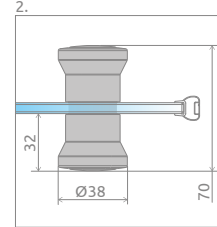

# Eos DWB

There is a possibility to order an additional handle for bi-fold doors. Details on p. 16.

Eos DWB + Kyntos F

Profile finish:

01 Chrome

Model	Width of niche (X)	Height (H1)	TRANSPARENT GLASS
			Art. No.
DWB 70 L	690-710	1970	137883-01-01L
DWB 70 R	690-710	1970	137883-01-01R
DWB 80 L	790-810	1970	137813-01-01L
DWB 80 R	790-810	1970	137813-01-01R
DWB 90 L	890-910	1970	137803-01-01L
DWB 90 R	890-910	1970	137803-01-01R

# TECHNICAL DRAWINGS

Model	X	B	D	H1	H2
DWB 70	690-710	335	550	1970	1950
DWB 80	790-810	385	650	1970	1950
DWB 90	890-910	435	750	1970	1950

Extension profiles	Art. No.
 U profile +2 cm – it can be mounted only on the side of a profile hinge	P01-137197001
U profile +2 cm – it can be mounted only on the side of the magnet-catch profile	P01-137195001
U profile +4 cm – it can be mounted only on the side of the magnet-catch profile	P01-138195001