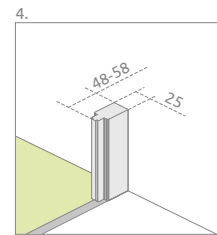

# Eos DWB

There is a possibility to order an additional handle for bi-fold doors. Details on p. 16.

Eos DWB + Kyntos F

Profile finish:

01 Chrome

Model	Width of niche (X)	Height (H1)	TRANSPARENT GLASS
			Art. No.
DWB 70 L	690-710	1970	137883-01-01L
DWB 70 R	690-710	1970	137883-01-01R
DWB 80 L	790-810	1970	137813-01-01L
DWB 80 R	790-810	1970	137813-01-01R
DWB 90 L	890-910	1970	137803-01-01L
DWB 90 R	890-910	1970	137803-01-01R

# TECHNICAL DRAWINGS

Model	X	B	D	H1	H2
DWB 70	690-710	335	550	1970	1950
DWB 80	790-810	385	650	1970	1950
DWB 90	890-910	435	750	1970	1950

Extension profiles	Art. No.
 U profile +2 cm – it can be mounted only on the side of a profile hinge	P01-137197001
U profile +2 cm – it can be mounted only on the side of the magnet-catch profile	P01-137195001
U profile +4 cm – it can be mounted only on the side of the magnet-catch profile	P01-138195001