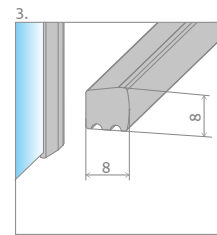

# Eos DWB

There is a possibility to order an additional handle for bi-fold doors. Details on p. 16.

Eos DWB + Kyntos F

Profile finish:

01 Chrome

Model	Width of niche (X)	Height (H1)	TRANSPARENT GLASS
			Art. No.
DWB 70 L	690-710	1970	137883-01-01L
DWB 70 R	690-710	1970	137883-01-01R
DWB 80 L	790-810	1970	137813-01-01L
DWB 80 R	790-810	1970	137813-01-01R
DWB 90 L	890-910	1970	137803-01-01L
DWB 90 R	890-910	1970	137803-01-01R

# TECHNICAL DRAWINGS

Model	X	B	D	H1	H2
DWB 70	690-710	335	550	1970	1950
DWB 80	790-810	385	650	1970	1950
DWB 90	890-910	435	750	1970	1950