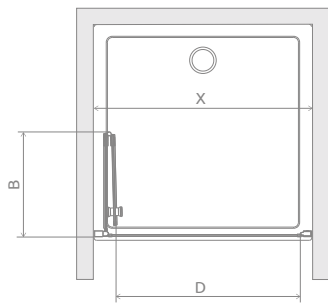

# Eos DWB

There is a possibility to order an additional handle for bi-fold doors. Details on p. 16.

Eos DWB + Kyntos F

Profile finish:

01 Chrome

Model	Width of niche (X)	Height (H1)	TRANSPARENT GLASS
			Art. No.
DWB 70 L	690-710	1970	137883-01-01L
DWB 70 R	690-710	1970	137883-01-01R
DWB 80 L	790-810	1970	137813-01-01L
DWB 80 R	790-810	1970	137813-01-01R
DWB 90 L	890-910	1970	137803-01-01L
DWB 90 R	890-910	1970	137803-01-01R

# TECHNICAL DRAWINGS

Model	X	B	D	H1	H2
DWB 70	690-710	335	550	1970	1950
DWB 80	790-810	385	650	1970	1950
DWB 90	890-910	435	750	1970	1950

Extension profiles	Art. No.
 U profile +2 cm – it can be mounted only on the side of a profile hinge	P01-137197001
U profile +2 cm – it can be mounted only on the side of the magnet-catch profile	P01-137195001
U profile +4 cm – it can be mounted only on the side of the magnet-catch profile	P01-138195001