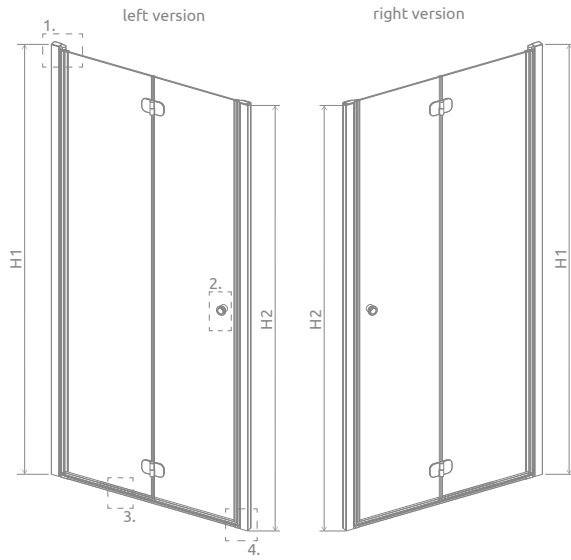

# Eos DWB

There is a possibility to order an additional handle for bi-fold doors. Details on p. 16.

Eos DWB + Kyntos F

Profile finish:

01 Chrome

Model	Width of niche (X)	Height (H1)	TRANSPARENT GLASS
			Art. No.
DWB 70 L	690-710	1970	137883-01-01L
DWB 70 R	690-710	1970	137883-01-01R
DWB 80 L	790-810	1970	137813-01-01L
DWB 80 R	790-810	1970	137813-01-01R
DWB 90 L	890-910	1970	137803-01-01L
DWB 90 R	890-910	1970	137803-01-01R

# TECHNICAL DRAWINGS

Model	X	B	D	H1	H2
DWB 70	690-710	335	550	1970	1950
DWB 80	790-810	385	650	1970	1950
DWB 90	890-910	435	750	1970	1950

Extension profiles	Art. No.
 U profile +2 cm – it can be mounted only on the side of a profile hinge	P01-137197001
U profile +2 cm – it can be mounted only on the side of the magnet-catch profile	P01-137195001
U profile +4 cm – it can be mounted only on the side of the magnet-catch profile	P01-138195001