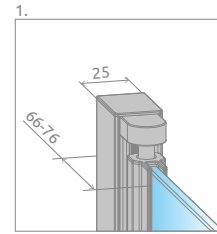

# Eos DWB

There is a possibility to order an additional handle for bi-fold doors. Details on p. 16.

Eos DWB + Kyntos F

Profile finish:

01 Chrome

Model	Width of niche (X)	Height (H1)	TRANSPARENT GLASS
			Art. No.
DWB 70 L	690-710	1970	137883-01-01L
DWB 70 R	690-710	1970	137883-01-01R
DWB 80 L	790-810	1970	137813-01-01L
DWB 80 R	790-810	1970	137813-01-01R
DWB 90 L	890-910	1970	137803-01-01L
DWB 90 R	890-910	1970	137803-01-01R

# TECHNICAL DRAWINGS

Model	X	B	D	H1	H2
DWB 70	690-710	335	550	1970	1950
DWB 80	790-810	385	650	1970	1950
DWB 90	890-910	435	750	1970	1950