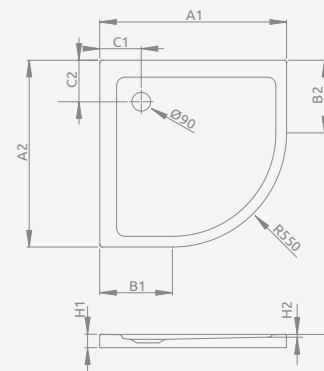

## ■ DOROS A

To be installed on floor (without legs), siphon outlet  $\varnothing$  90 mm, recommended siphone TB90, TB21, TBXS, 690 P, R500, R580, R583, R510, R400 SLIM, R400W SLIM.

The possibility of buying legs. Details on p. 562

DOROS A	A1	A2	B1	B2	C1	C2	H1	H2
80x80	800	800	250	250	200	200	45	6
90x90	900	900	350	350	200	200	45	6

Model	Art. No.			
	White	White stone	Anthracite stone	Black stone
DOROS A 80x80	SDRA8080-01	SDRA8080-01-04S	SDRA8080-01-64S	SDRA8080-01-54S
DOROS A 90x90	SDRA9090-01	SDRA9090-01-04S	SDRA9090-01-64S	SDRA9090-01-54S

- acrylic shower trays
- acrylic shower trays on a polystyrene base

Dimensions are given in mm.