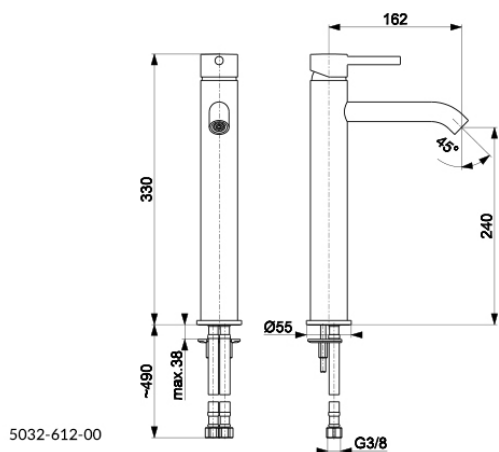

MOZA

CHROME STANDING COUNTERTOP WASHBASIN MIXER

PRODUCT DESCRIPTION:

INDEX:	5032-612-00
EAN:	5907571500593
Colour:	chrome
PKWiU:	28.14.12-33.01.01
Type:	standing mixer
Material:	brass
Control element:	Ø35 ceramic cartridge
Aerator:	Neoperl Rub Clean
Water flow [l/min]:	5
Working pressure [atm]:	3
Max water temperature [°C]:	≤90/65
Acoustic group:	II
Spout:	fixed
Spout length [mm]:	162

THE PACKAGING CONTAINS:

small click-clack drain with overflow, mounting set with gaskets, M10x1/G3/8" flexible hoses (L=500 mm, 2 pcs)

WARRANTY:

10 years for tightness of cast parts and failure-free operation of ceramic cartridges