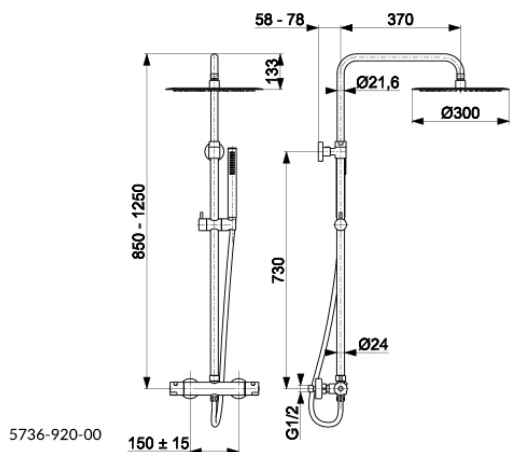

### PRODUCT DESCRIPTION:

<b>INDEX:</b>	5736-920-00
<b>EAN:</b>	5907571570305
<b>Colour:</b>	chrome
<b>PKWiU:</b>	28.14.12-33.04.01
<b>Type:</b>	wall-mounted
<b>Material:</b>	brass
<b>Control element:</b>	thermostatic cartridge
<b>Water flow [l/min]:</b>	17.6
<b>Working pressure [atm]:</b>	3
<b>Max water temperature [°C]:</b>	≤90/65
<b>Acoustic group:</b>	II
<b>Distance between connectors [mm]:</b>	150±15
<b>Number of streams in the hand shower:</b>	1
<b>Hose length [mm]:</b>	1500
<b>Hose material:</b>	PVC

### THE PACKAGING CONTAINS:

shower bar, articulated shower head, hand shower with a handle, mounting set (eccentrics with gaskets + cylindrical rosettes 2 pcs, shower bar wall mounting 1 pc), PVC shower hose (L=1500 mm), white assembly gloves