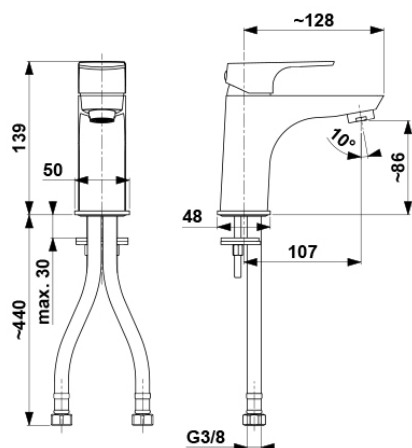

#### PRODUCT DESCRIPTION:

|                                    |                       |
|------------------------------------|-----------------------|
| <b>INDEX:</b>                      | 5532-815-00           |
| <b>EAN:</b>                        | 5907571552271         |
| <b>Colour:</b>                     | chrome                |
| <b>PKWiU:</b>                      | 28.14.12-33.01.01     |
| <b>Type:</b>                       | standing              |
| <b>Material:</b>                   | brass                 |
| <b>Control element:</b>            | Ø35 ceramic cartridge |
| <b>Aerator:</b>                    | yes, rub clean        |
| <b>Water flow [l/min]:</b>         | 6                     |
| <b>Working pressure [atm]:</b>     | 3                     |
| <b>Max water temperature [°C]:</b> | ≤90/65                |
| <b>Acoustic group:</b>             | II                    |
| <b>Spout:</b>                      | fixed                 |
| <b>Spout length [mm]:</b>          | 107                   |

#### THE PACKAGING CONTAINS:

small click-clack drain with overflow, mounting set with gaskets, M10x1/G3/8" flexible hoses (L=350 mm, 2 pcs)