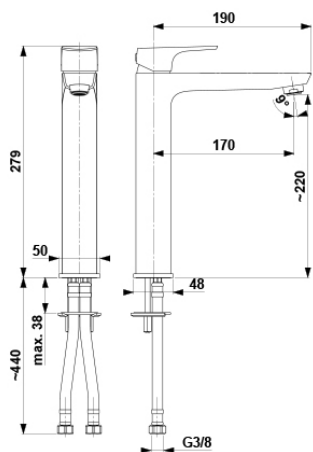

MOKAIT

CHROME STANDING COUNTERTOP WASHBASIN MIXER

5532-612-00

PRODUCT DESCRIPTION:

INDEX:	5532-612-00
EAN:	5907571550192
Colour:	chrome
PKWiU:	28.14.12-33.01.01
Type:	standing
Material:	brass
Control element:	Ø35 ceramic cartridge
Aerator:	napowietrzacz strumienia wody typu RUBBER CLEAN
Water flow [l/min]:	6
Working pressure [atm]:	3
Max water temperature [°C]:	≤90/65
Acoustic group:	II
Spout:	fixed
Spout length [mm]:	170

THE PACKAGING CONTAINS:

mounting set with gaskets, M10x1/G3/8" flexible hoses (L=350 mm, 2 pcs)

WARRANTY:

10 years for tightness of cast parts and failure-free operation of ceramic cartridges

CERTIFICATES AND DECLARATIONS: