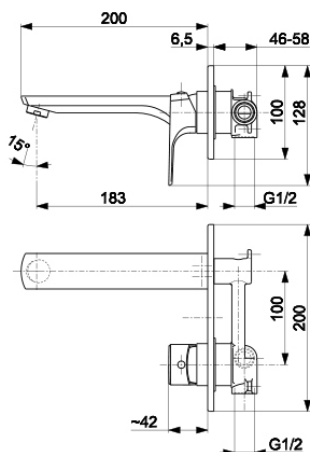

MOKAIT

CHROME CONCEALED WASHBASIN MIXER

5539-810-00

PRODUCT DESCRIPTION:

| | |
|--|-----------------------|
| INDEX: | 5539-810-00 |
| EAN: | 5907571552240 |
| Colour: | chrome |
| PKWiU: | 28.14.12-33.01.01 |
| Type: | wall-mounted |
| Material: | brass |
| Control element: | Ø35 ceramic cartridge |
| Aerator: | yes, rub clean |
| Water flow [l/min]: | 6 |
| Working pressure [atm]: | 3 |
| Max water temperature [°C]: | ≤90/65 |
| Acoustic group: | II |
| Spout: | fixed |
| Spout length [mm]: | 190 |
| Distance between connectors [mm]: | 100 |

THE PACKAGING CONTAINS:

mixer body, masking rosette, spout, mounting set, regulator handle, assembly wrench

WARRANTY:

10 years for tightness of cast parts and failure-free operation of ceramic cartridges