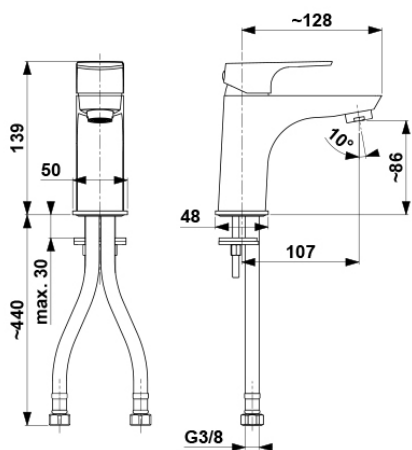

MOKAIT

BLACK STANDING WASHBASIN MIXER

5532-815-00

PRODUCT DESCRIPTION:

INDEX:	5532-815-81
EAN:	5907571552400
Colour:	black
PKWiU:	28.14.12-33.01.01
Type:	standing
Material:	brass
Control element:	Ø35 ceramic cartridge
Aerator:	yes, rub clean
Water flow [l/min]:	6
Working pressure [atm]:	3
Max water temperature [°C]:	≤90/65
Acoustic group:	II
Spout:	fixed
Spout length [mm]:	107

THE PACKAGING CONTAINS:

small click-clack drain with overflow, mounting set with gaskets, M10x1/G3/8" flexible hoses (L=350 mm, 2 pcs)

WARRANTY:

10 years for tightness of cast parts and failure-free operation of ceramic cartridges