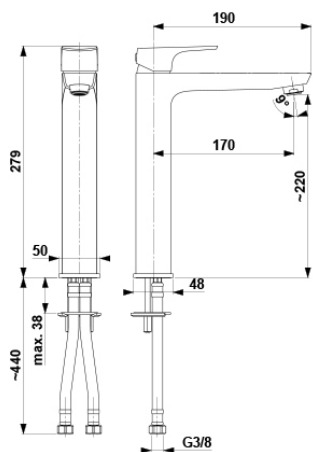

MOKAIT

BLACK STANDING COUNTERTOP
WASHBASIN MIXER

5532-612-00

PRODUCT DESCRIPTION:

INDEX:	5532-612-81
EAN:	5907571552417
Colour:	black
PKWiU:	28.14.12-33.01.01
Type:	standing
Material:	brass
Control element:	Ø35 ceramic cartridge
Aerator:	yes, rub clean
Water flow [l/min]:	6
Working pressure [atm]:	3
Max water temperature [°C]:	≤90/65
Acoustic group:	II
Spout:	fixed
Spout length [mm]:	170

THE PACKAGING CONTAINS:

mounting set with gaskets, M10x1/G3/8" flexible hoses (L=350 mm, 2 pcs)

WARRANTY:

10 years for tightness of cast parts and failure-free operation of ceramic cartridges

CERTIFICATES AND DECLARATIONS: