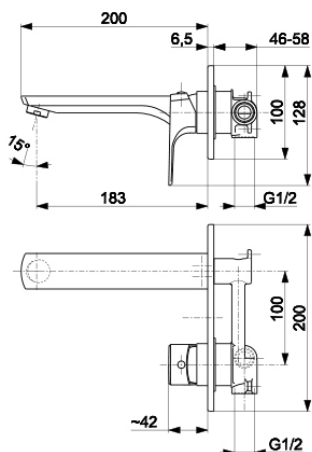

MOKAIT

BLACK CONCEALED WASHBASIN MIXER

5539-810-00

PRODUCT DESCRIPTION:

INDEX:	5539-810-81
EAN:	5907571552424
Colour:	black
PKWiU:	28.14.12-33.01.01
Type:	wall-mounted
Material:	brass
Control element:	Ø35 ceramic cartridge
Aerator:	yes, rub clean
Water flow [l/min]:	6
Working pressure [atm]:	3
Max water temperature [°C]:	≤90/65
Acoustic group:	II
Spout:	fixed
Spout length [mm]:	190
Distance between connectors [mm]:	100

THE PACKAGING CONTAINS:

mixer body, masking rosette, spout, mounting set, regulator handle, assembly wrench

WARRANTY:

10 years for tightness of cast parts and failure-free operation of ceramic cartridges