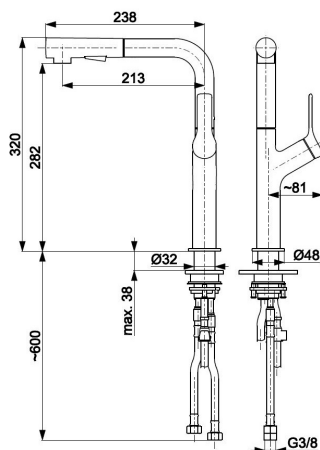

DUERO

DESIGN GOLD STANDING KITCHEN MIXER WITH A ROTATING, PULL-OUT SPOUT

PRODUCT DESCRIPTION:

INDEX:	6623-220-31
EAN:	5907571660235
Colour:	brushed gold
PKWiU:	28.14.12-33.02.01
Type:	standing
Material:	stainless steel
Control element:	Ø35 ceramic cartridge
Aerator:	yes
Water flow [l/min]:	7
Working pressure [atm]:	3
Max water temperature [°C]:	≤90/65
Acoustic group:	II
Spout:	pull-out
Spout length [mm]:	213
Number of streams in the pull-out spout:	2

THE PACKAGING CONTAINS:

M10x1/G3/8" flexible hoses (L=350 mm, 2 pcs), mounting set

WARRANTY:

10 years for failure-free operation of ceramic cartridges

CERTIFICATES AND DECLARATIONS:

The product is made according to the standard 28.14.12-33.02.01, it has Hygienic Attestation, Declaration of Conformity