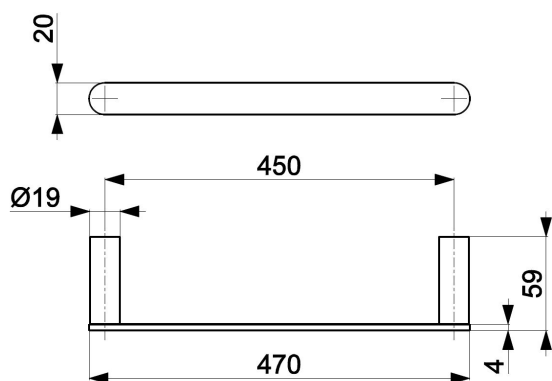

45

CM TOWEL BAR, BRUSHED GOLD

PRODUCT DESCRIPTION:

INDEX: 864-026-31

EAN: 5907571860659

Colour: brushed gold

PKWiU: 25.99.11.0

Material: stainless steel

THE PACKAGING CONTAINS:

45 CM TOWEL BAR, BRUSHED GOLD

WARRANTY:

2 years

CERTIFICATES AND DECLARATIONS:

No information