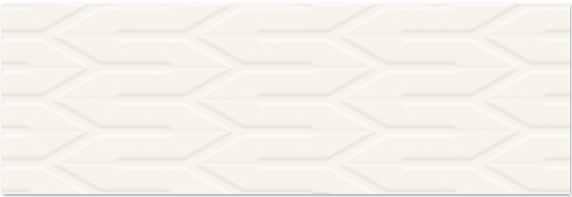

# NIGHTWISH

bianco / green / blue / navy green / navy blue

25x75

NIGHTWISH BIANCO STRUCTURE A MATT 25x75

NIGHTWISH BIANCO STRUCTURE B MATT 25x75

UNIVERSAL THREE-PIECE GLASS PANEL NAVE 3x25x75