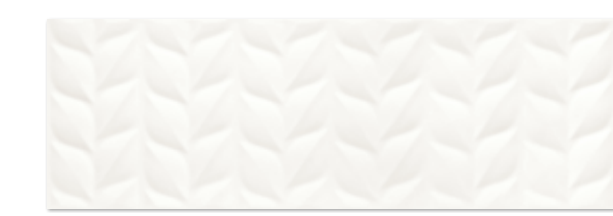

UNIVERSAL GLASS STRIP PARADYŹ SEPIA 2,3×75

floor tiles used in the arrangement

ELANDO BIANCO 50×50

ELIA

bianco / brown / crema

25×75  
29,8×29,8

ELIA BIANCO MATT 25×75

ELIA CUT MOSAIC MIX  
MATT 29,8×29,8, CUBE  
4,8×7,3