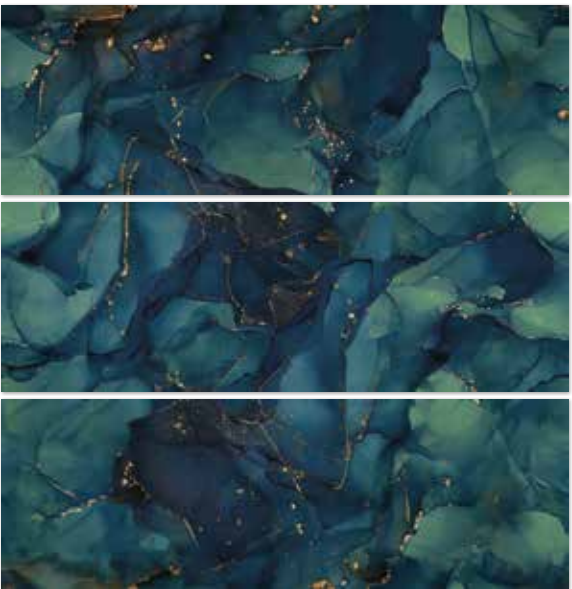

# NIGHTWISH

bianco / green / blue / navy green / navy blue

25x75

NIGHTWISH BIANCO STRUCTURE A MATT 25x75

NIGHTWISH BIANCO STRUCTURE B MATT 25x75

UNIVERSAL THREE-PIECE GLASS PANEL NAVE 3x25x75

# NIGHTWISH

bianco / green / blue / navy green / navy blue

25×75

NIGHTWISH NAVY GREEN TONAL MATT 25×75

NIGHTWISH NAVY BLUE TONAL MATT 25×75

NIGHTWISH NAVY GREEN MATT 25×75

NIGHTWISH NAVY BLUE MATT 25×75

NIGHTWISH GREEN MATT 25×75