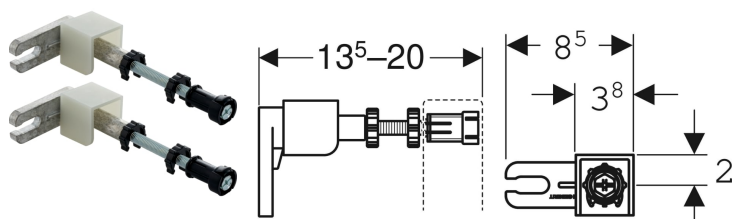

## Geberit Duofix set of wall anchors for single installation

Example image

### Application purposes

- For fastening Geberit Duofix frames in front of drywalls and solid walls
- For fastening panelling in part-height prewall installations

### Characteristics

- Can be adjusted in depth from the front, infinitely variable, with fast adjustment

### Scope of delivery

- Set of 2 pieces

- Wall inlet rotatable by 360°
- Threaded rod M10, zinc-plated