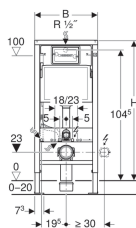

Geberit Duofix frame for wall-hung WC, 112 cm, with Delta concealed cistern 12 cm

Application purposes

- For drywall construction
- For installation in part- or room-height prewall installations
- For installation in room-height installation walls
- For wall-hung WCs with connection dimensions in accordance with EN 33:2011
- For wall-hung WCs with projection up to 62 cm
- For floor constructions 0–20 cm

Characteristics

- Self-supporting frame, powder-coated
- Frame top open
- Frame with \varnothing 9 mm drilling holes for fastening in wood frame construction
- Frame with holes to receive Geberit Duofix wall anchors for elements with frame top open
- Frame prepared for support brackets for WC ceramic appliances with small contact surfaces
- Galvanized feet
- Feet adjustable 0–20 cm
- Foot plates made of plastic
- Foot plate depth suitable for installation in U-profiles UW 50
- Connection bend can be mounted without tools
- Concealed cistern with front actuation
- Concealed cistern fully insulated against condensation
- Cistern fulfils standard requirements in accordance with EN 14055, Class II

Technical data

Maximum operating temperature, water	25 °C
Flush volume, factory setting	5.8 and 3 l
Flush volume large, adjustment range	4.5 / 6 / 7.5 l
Flush volume small, adjustment range	3-4 l

Scope of delivery

- Angle stop valve R 1/2", with adaptor ring
- Protection box for service opening, made of polystyrene foam
- 2 distance bolts
- 2 wall anchors
- Connection set for WC, \varnothing 90 mm
- Connection bend 90° made of PE-HD, \varnothing 90 mm
- Adaptor socket made of PE-HD, \varnothing 90 / 110 mm
- 2 protection plugs
- Cup for flush volume reduction 4.0 / 2.6 l
- Crossbar for panelling support
- 2 threaded rods M12
- Fastening material