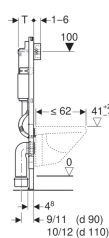

Geberit Duofix frame for wall-hung WC, 112 cm, with Delta concealed cistern 12 cm

Application purposes

- For drywall construction
- For installation in part- or room-height prewall installations
- For installation in room-height installation walls
- For wall-hung WCs with connection dimensions in accordance with EN 33:2011
- For wall-hung WCs with projection up to 62 cm
- For floor constructions 0–20 cm

Characteristics

- Self-supporting frame, powder-coated
- Frame top open
- Frame with \varnothing 9 mm drilling holes for fastening in wood frame construction
- Frame with holes to receive Geberit Duofix wall anchors for elements with frame top open
- Frame prepared for support brackets for WC ceramic appliances with small contact surfaces
- Galvanized feet
- Feet adjustable 0–20 cm
- Foot plates made of plastic
- Foot plate depth suitable for installation in U-profiles UW 50
- Connection bend can be mounted without tools
- Concealed cistern with front actuation
- Concealed cistern fully insulated against condensation
- Cistern fulfils standard requirements in accordance with EN 14055, Class II

- Immediate post flush possible with factory setting
- Water supply connection on the rear or top centre
- Equipped with conduit pipe for feed pipe for connection of Geberit AquaClean shower toilets
- With fastening option for electrical connection

- Angle stop valve R 1/2", with adaptor ring
- Protection box for service opening, made of polystyrene foam
- 2 distance bolts
- 2 wall anchors
- Connection set for WC, \varnothing 90 mm
- Connection bend 90° made of PE-HD, \varnothing 90 mm
- Adaptor socket made of PE-HD, \varnothing 90 / 110 mm
- 2 protection plugs
- Cup for flush volume reduction 4.0 / 2.6 l
- Crossbar for panelling support
- 2 threaded rods M12
- Fastening material