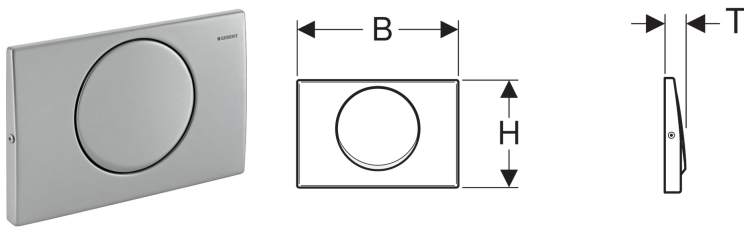

**Geberit flush plate Delta15 for stop-and-go flush, screwable**

**Application purposes**

- For flush actuation with Geberit Delta concealed cisterns

**Characteristics**

- Front actuation

**Technical data**

Actuation force | < 20 N

**Scope of delivery**

- Mounting frame
- Actuator rod
- Stop-and-go lever
- Set of bolts
- Fastening material

Art. no.	Surface / colour	Material designation	B	H	T
115.101.00.1	brushed	Stainless steel	24.6 cm	16.4 cm	3 cm

**Accessories**

- Geberit extension set for Delta and Twinline concealed cisterns