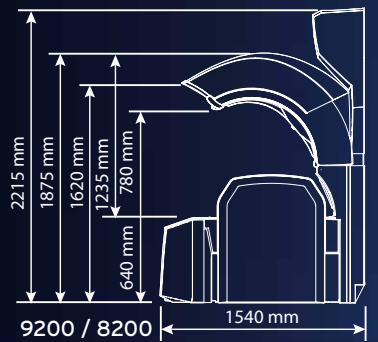

Blown away

SOUNDS GOOD.

Place your bet.

Luxura VEGAZ 9200

Type	9200 Balance	9200 Intelligent	9200 Pure Intelligence
Tubes top	32 x Premium balanced E-Power 180W	32 x Premium intelligent E-Power 100/200W	Premium intelligent E-Power 100/200W (24 x blue, 8 x red)
Tubes base	20 x Premium balanced E-Power 180W	20 x Premium intelligent E-Power 100/200W	Premium intelligent E-Power 100/200W (14 x blue, 6 x red)
Face tanner	4 x 520W	4 x 520W	4 x 520W
Weight	675 kg (AirCo + 50 kg)	675 kg (AirCo + 50 kg)	675 kg (AirCo + 50 kg)
Power / Fuses (incl. AirCo)	14,5kW / 3 x 23A	17,9kW / 3 x 29A	17,9kW / 3 x 29A