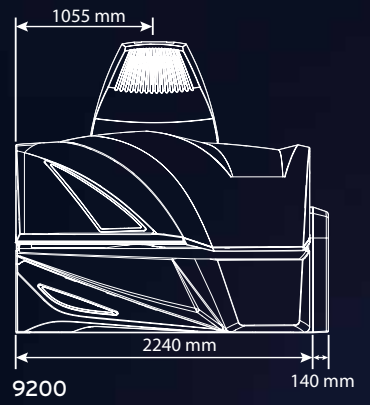

Blown away

SOUNDS GOOD.

Place your bet.

Luxura VEGAZ 9200

Type	9200 Balance	9200 Intelligent	9200 Pure Intelligence
Tubes top	32 x Premium balanced E-Power 180W	32 x Premium intelligent E-Power 100/200W	Premium intelligent E-Power 100/200W (24 x blue, 8 x red)
Tubes base	20 x Premium balanced E-Power 180W	20 x Premium intelligent E-Power 100/200W	Premium intelligent E-Power 100/200W (14 x blue, 6 x red)
Face tanner	4 x 520W	4 x 520W	4 x 520W
Weight	675 kg (AirCo + 50 kg)	675 kg (AirCo + 50 kg)	675 kg (AirCo + 50 kg)
Power / Fuses (incl. AirCo)	14,5kW / 3 x 23A	17,9kW / 3 x 29A	17,9kW / 3 x 29A