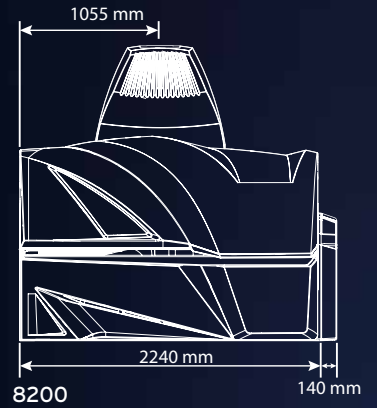

Blown away

SOUNDS GOOD.

Place your bet.

Luxura VEGAZ 9200

Type	9200 Balance	9200 Intelligent	9200 Pure Intelligence
Tubes top	32 x Premium balanced E-Power 180W	32 x Premium intelligent E-Power 100/200W	Premium intelligent E-Power 100/200W (24 x blue, 8 x red)
Tubes base	20 x Premium balanced E-Power 180W	20 x Premium intelligent E-Power 100/200W	Premium intelligent E-Power 100/200W (14 x blue, 6 x red)
Face tanner	4 x 520W	4 x 520W	4 x 520W
Weight	675 kg (AirCo + 50 kg)	675 kg (AirCo + 50 kg)	675 kg (AirCo + 50 kg)
Power / Fuses (incl. AirCo)	14,5kW / 3 x 23A	17,9kW / 3 x 29A	17,9kW / 3 x 29A