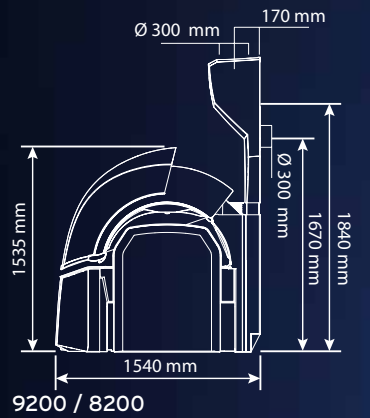

Blown away

SOUNDS GOOD.

Place your bet.

Luxura VEGAZ 9200

Type	9200 Balance	9200 Intelligent	9200 Pure Intelligence
Tubes top	32 x Premium balanced E-Power 180W	32 x Premium intelligent E-Power 100/200W	Premium intelligent E-Power 100/200W (24 x blue, 8 x red)
Tubes base	20 x Premium balanced E-Power 180W	20 x Premium intelligent E-Power 100/200W	Premium intelligent E-Power 100/200W (14 x blue, 6 x red)
Face tanner	4 x 520W	4 x 520W	4 x 520W
Weight	675 kg (AirCo + 50 kg)	675 kg (AirCo + 50 kg)	675 kg (AirCo + 50 kg)
Power / Fuses (incl. AirCo)	14,5kW / 3 x 23A	17,9kW / 3 x 29A	17,9kW / 3 x 29A